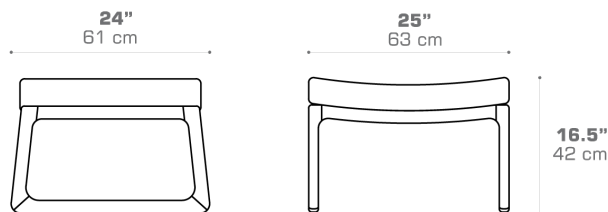

LABUAN Footrest LBN003

Protective cover available

DIMENSIONS

CONFIGURATIONS

FRAME : Premium Teak | Whitewash

SEAT
CUSHION : Grade A | B | C | D | E

HEAD
CUSHION : Grade A | B | C | D | E

Protective Cover :
LBN003PC

PACKING DETAILS

VOL : 8 ft³ | 0.22 m³

NW : 11 lb | 5 kg

GW : 20.5 lb | 9 kg

PU : 1 / Box

COM : 1.0 Ly

DOWNLOAD MATERIALS

[Teak](#)