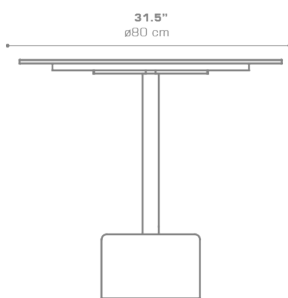

GLYPH Bistro Table 31.5" / 80 cm (HPL Top | Stone Base)

GLY37

Protective cover available

Suitable for rooftop

Heavier than regular items, suitable for more windy areas

Assembly

DIMENSIONS

CONFIGURATIONS

FRAME	: Powder Coated Aluminum Ultra Durable
BASE	: Stone
TOP	: High Pressure Laminate (HPL)

Protective Cover :
GLY02PC Top table only
GLYPC-2 Table + 3 Chairs

PACKING DETAILS

VOL	: 10 ft3 0.28 m3
NW	: 97 lb 44 kg
GW	: 121 lb 55 kg
PU	: 2 boxes