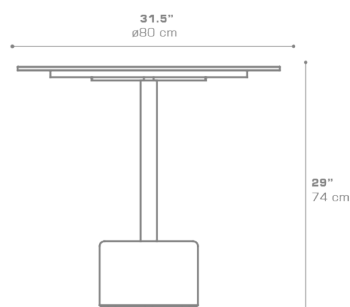

GLYPH Bistro Table 31.5" / 80 cm (HPL Top | Stone Base)

GLY37

Protective cover available

Suitable for rooftop

Heavier than regular items, suitable for more windy areas

Assembly

DIMENSIONS

CONFIGURATIONS

FRAME	: Powder Coated Aluminum Ultra Durable
BASE	: Stone
TOP	: High Pressure Laminate (HPL)

Protective Cover :
GLY02PC Top table only
GLYPC-2 Table + 3 Chairs

PACKING DETAILS

VOL	: 10 ft ³ 0.28 m ³
NW	: 97 lb 44 kg
GW	: 121 lb 55 kg
PU	: 2 boxes