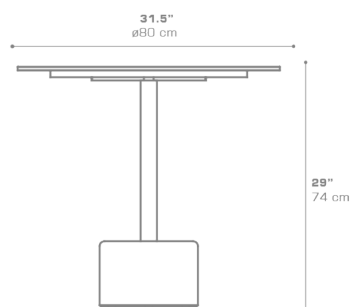

GLYPH Bistro Table 31.5" / 80 cm (HPL Top | Stone Base)

GLY37

Protective cover available

Suitable for rooftop

Heavier than regular items, suitable for more windy areas

Assembly

DIMENSIONS

CONFIGURATIONS

FRAME	: Powder Coated Aluminum Ultra Durable
BASE	: Stone
TOP	: High Pressure Laminate (HPL)

Protective Cover :
GLY02PC Top table only
GLYPC-2 Table + 3 Chairs

PACKING DETAILS

VOL	: 10 ft3 0.28 m3
NW	: 97 lb 44 kg
GW	: 121 lb 55 kg
PU	: 2 boxes