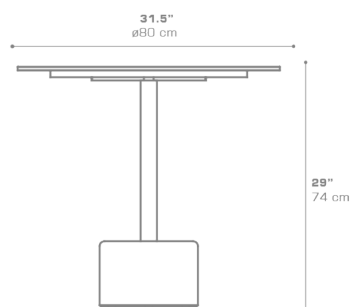

GLYPH Bistro Table 31.5" / 80 cm (HPL Top | Stone Base)

GLY37

Protective cover available

Suitable for rooftop

Heavier than regular items, suitable for more windy areas

Assembly

DIMENSIONS

CONFIGURATIONS

FRAME	: Powder Coated Aluminum Ultra Durable
BASE	: Stone
TOP	: High Pressure Laminate (HPL)

Protective Cover :
GLY02PC
GLYPC-2 Protective Cover
GLYPH Bistro Table Dia 31.5" / 80 Cm + 3 Chairs

PACKING DETAILS

NW	: 97 lb 44 kg
GW	: 121 lb 55 kg
VOL	: 10 ft ³ 0.28 m ³
PU	: 2 boxes

DOWNLOAD MATERIALS

[Powder Coating Colors](#)
[HPL](#)

ADDITIONAL INFORMATION

3