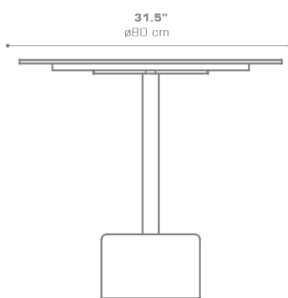

GLYPH Bistro Table 31.5" / 80 cm (HPL Top | Stone Base)

GLY37

Protective cover available

Suitable for rooftop

Heavier than regular items, suitable for more windy areas

Assembly

DIMENSIONS

CONFIGURATIONS

FRAME	: Powder Coated Aluminum Ultra Durable
BASE	: Stone
TOP	: High Pressure Laminate (HPL)

Protective Cover :
GLY02PC Top table only
GLYPC-2 Table + 3 Chairs

PACKING DETAILS

VOL	: 10 ft ³ 0.28 m ³
NW	: 97 lb 44 kg
GW	: 121 lb 55 kg
PU	: 2 boxes