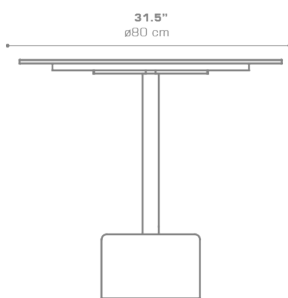

GLYPH Bistro Table 31.5" / 80 cm (HPL Top | Stone Base)

GLY37

Protective cover available

Suitable for rooftop

Heavier than regular items, suitable for more windy areas

Assembly

DIMENSIONS

CONFIGURATIONS

FRAME	: Powder Coated Aluminum Ultra Durable
BASE	: Stone
TOP	: High Pressure Laminate (HPL)

Protective Cover :
GLY02PC
GLYPC-2 Protective Cover
GLYPH Bistro Table Dia 31.5" / 80 Cm + 3 Chairs

PACKING DETAILS

NW	: 97 lb 44 kg
GW	: 121 lb 55 kg
VOL	: 10 ft ³ 0.28 m ³
PU	: 2 boxes

DOWNLOAD MATERIALS

[Powder Coating Colors](#)
[HPL](#)

ADDITIONAL INFORMATION

3