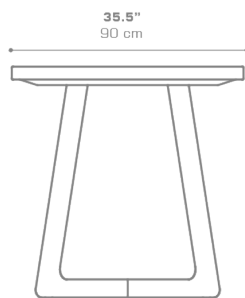

**ESTATE Rectangular Counter Table (Teak)**  
EST69

Protective cover available

Suitable for rooftop

Heavier than regular items, suitable for more windy areas

Assembly

Partially handcrafted, random imperfections are part of the design

Adjustable

**DIMENSIONS**

**CONFIGURATIONS**

FRAME & TOP : Premium Teak | Whitewash

Protective Cover :  
EST66PC Top table only  
ESTPC-13 Table + 6 Counter Chairs

**PACKING DETAILS**

VOL : 18 ft<sup>3</sup> | 0.51 m<sup>3</sup>  
NW : 121 lb | 55 kg  
GW : 152 lb | 69 kg  
PU : 2 Boxes