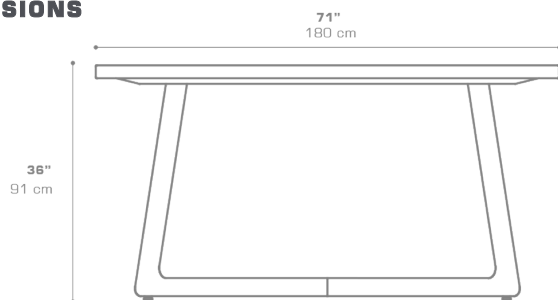

**ESTATE Rectangular Counter Table (Teak)**  
EST69

Protective cover available

Suitable for rooftop

Heavier than regular items, suitable for more windy areas

Assembly

Partially handcrafted, random imperfections are part of the design

Adjustable

**DIMENSIONS**

**CONFIGURATIONS**

FRAME & TOP : Premium Teak | Whitewash

Protective Cover :  
EST66PC Top table only  
ESTPC-13 Table + 6 Counter Chairs

**PACKING DETAILS**

VOL : 18 ft<sup>3</sup> | 0.51 m<sup>3</sup>  
NW : 121 lb | 55 kg  
GW : 152 lb | 69 kg  
PU : 2 Boxes