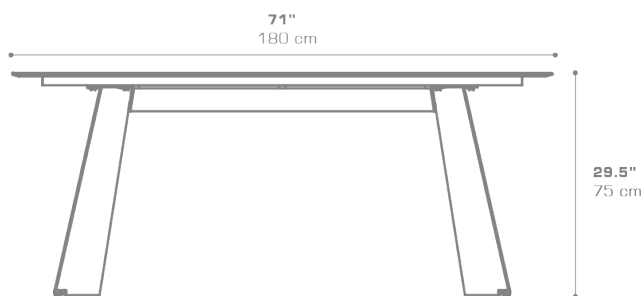

PRADO Dining Table 71 / 180 cm (Sintered Stone)
PRD107

Protective cover available

ADA compliant / wheelchair accessible

Suitable for rooftop

Heavier than regular items, suitable for more windy areas

Assembly

DIMENSIONS

CONFIGURATIONS

FRAME : Powder Coating Galvanized
TOP : Sintered Stone

Protective Cover :
PRD007PC Top table only
PRDPC-03 Table + 6 Dining Chairs

PACKING DETAILS

NW : 225 lb | 102 kg
GW : 314 lb | 142.5 kg
VOL : 32.5 ft³ | 0.92 m³
PU : 1 Crate & 2 Boxes