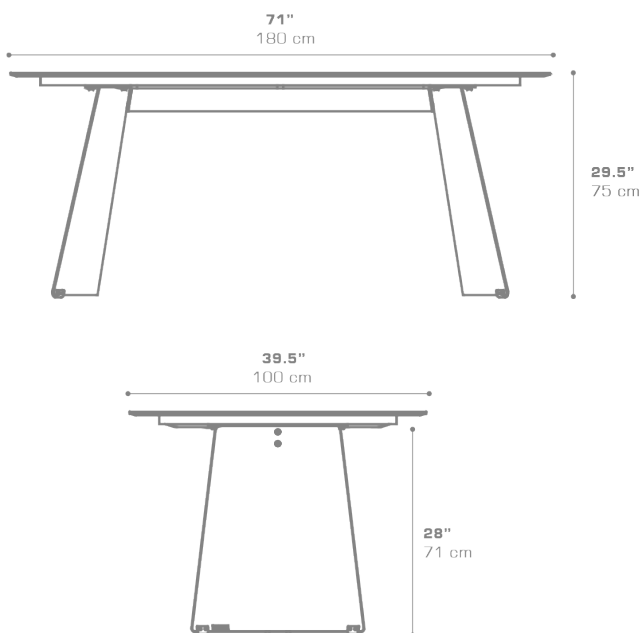

PRADO Dining Table 71 / 180 cm (Sintered Stone)
PRD107

Protective cover available

ADA compliant / wheelchair accessible

Suitable for rooftop

Heavier than regular items, suitable for more windy areas

Assembly

DIMENSIONS

CONFIGURATIONS

FRAME : Powder Coating Galvanized
TOP : Sintered Stone

Protective Cover :
PRD007PC Top table only
PRDPC-03 Table + 6 Dining Chairs

PACKING DETAILS

VOL : 32.5 ft³ | 0.92 m³
NW : 225 lb | 102 kg
GW : 314 lb | 142.5 kg
PU : 1 Crate & 2 Boxes