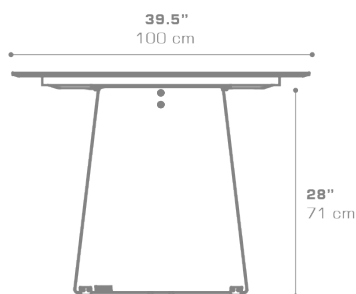

PRADO Dining Table 71 / 180 cm (Sintered Stone)
PRD107

Protective cover available

ADA compliant / wheelchair accessible

Suitable for rooftop

Heavier than regular items, suitable for more windy areas

Assembly

DIMENSIONS

CONFIGURATIONS

FRAME : Powder Coating Galvanized
TOP : Sintered Stone

Protective Cover :
PRD007PC Top table only
PRDPC-03 Table + 6 Dining Chairs

PACKING DETAILS

NW : 225 lb | 102 kg
GW : 314 lb | 142.5 kg
VOL : 32.5 ft³ | 0.92 m³
PU : 1 Crate & 2 Boxes