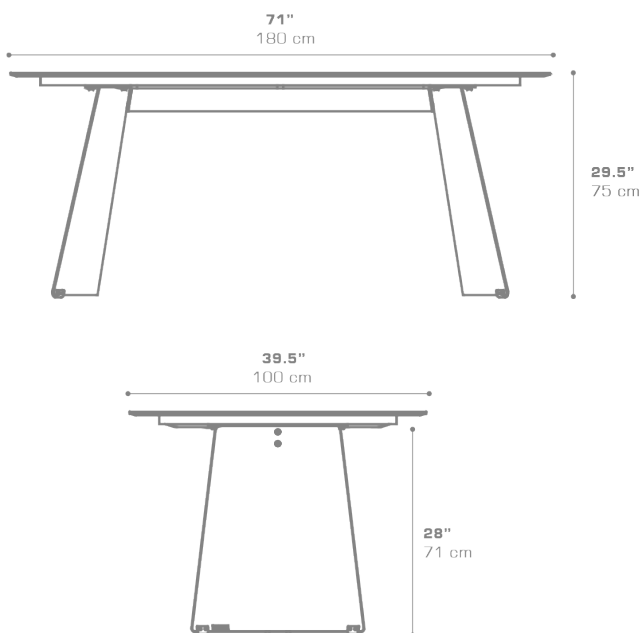

PRADO Dining Table 71 / 180 cm (Sintered Stone)
PRD107

Protective cover available

ADA compliant / wheelchair accessible

Suitable for rooftop

Heavier than regular items, suitable for more windy areas

Assembly

DIMENSIONS

CONFIGURATIONS

FRAME : Powder Coating Galvanized
TOP : Sintered Stone

Protective Cover :
PRD007PC Top table only
PRDPC-03 Table + 6 Dining Chairs

PACKING DETAILS

VOL : 32.5 ft3 | 0.92 m3
NW : 225 lb | 102 kg
GW : 314 lb | 142.5 kg
PU : 1 Crate & 2 Boxes