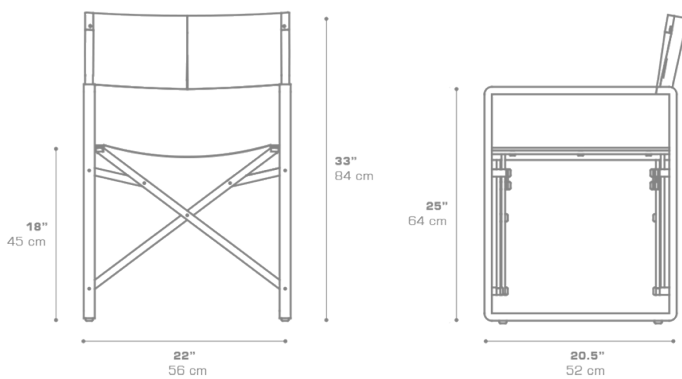

**PRADO Dining Chair**  
PRD001

Protective cover available

Suitable for rooftop

Heavier than regular items, suitable for more windy areas

**DIMENSIONS**

**CONFIGURATIONS**

FRAME : Powder Coated Stainless Steel

PADDED SLING : Grade P

Protective Cover :  
PRD001PC

**PACKING DETAILS**

NW : 17.5 lb | 8 kg  
GW : 28.5 lb | 13 kg  
VOL : 4 ft<sup>3</sup> | 0.12 m<sup>3</sup>  
PU : 1 / box

**DOWNLOAD MATERIALS**

[Powder Coating Colors](#)  
[Textiles](#)