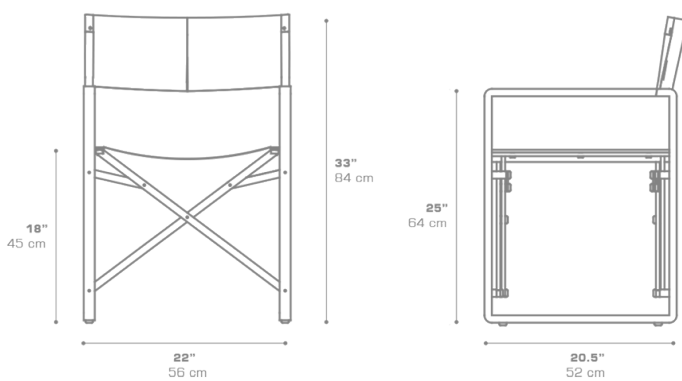

PRADO Dining Chair
PRD001

Protective cover available

Suitable for rooftop

Heavier than regular items, suitable for more windy areas

DIMENSIONS

CONFIGURATIONS

FRAME : Powder Coated Stainless Steel

PADDED SLING : Grade P

Protective Cover :
PRD001PC

PACKING DETAILS

VOL : 4 ft³ | 0.12 m³

NW : 18 lb | 8 kg

GW : 29 lb | 13 kg

PU : 1 / box

DOWNLOAD MATERIALS

[Powder Coating Colors](#)