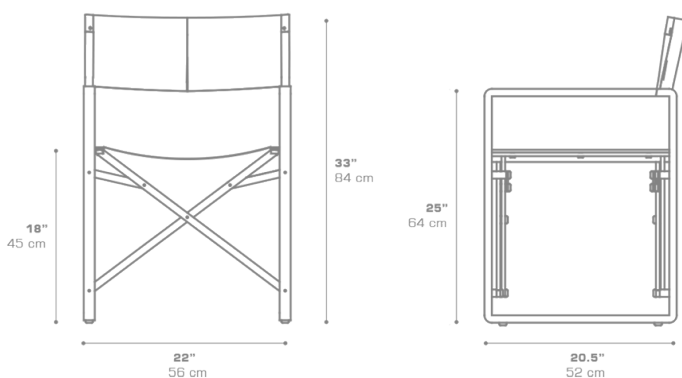

PRADO Dining Chair

PRD001

Protective cover available

Suitable for rooftop

Heavier than regular items, suitable for more windy areas

DIMENSIONS

CONFIGURATIONS

FRAME : Powder Coated Stainless Steel

PADDED SLING : Grade P

Protective Cover :
PRD001PC

PACKING DETAILS

VOL : 4 ft³ | 0.12 m³
NW : 18 lb | 8 kg
GW : 29 lb | 13 kg
PU : 1 / box

DOWNLOAD MATERIALS

[Powder Coating Colors](#)

[Textiles](#)