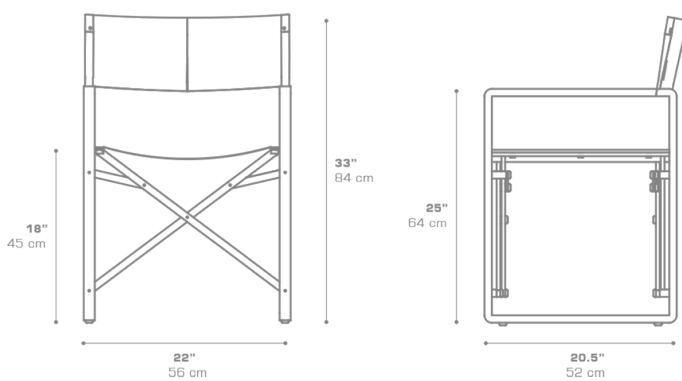

PRADO Dining Chair

PRD001

Protective cover available

Suitable for rooftop

Heavier than regular items, suitable for more windy areas

DIMENSIONS

CONFIGURATIONS

FRAME : Powder Coated Stainless Steel

PADDED SLING : Grade P

Protective Cover :
PRD001PC

PACKING DETAILS

VOL : 4 ft³ | 0.12 m³

NW : 18 lb | 8 kg

GW : 29 lb | 13 kg

PU : 1 / box

DOWNLOAD MATERIALS