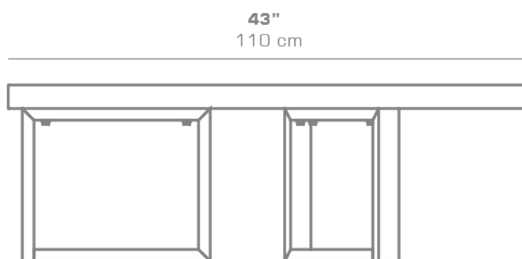

MUNIA Center Table 43" / 110 cm (Teak)
MUN209

Protective cover available

Suitable for rooftop

Heavier than regular items, suitable for more windy areas

Assembly

Partially handcrafted, random imperfections are part of the design

Contains recycled parts, random imperfections are part of the design

DIMENSIONS

CONFIGURATIONS

FRAME : Powder Coated Aluminum
TOP : Recycled Teak

Protective Cover :
MUN009PC

PACKING DETAILS

VOL : 8 ft³ | 0.22 m³
NW : 46 lb | 21 kg
GW : 60 lb | 27 kg
PU : 1 / box