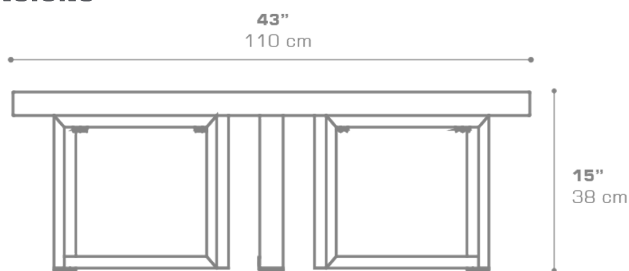

MUNIA Center Table 43" / 110 cm (Teak)
MUN209

Protective cover available

Suitable for rooftop

Heavier than regular items, suitable for more windy areas

Assembly

Partially handcrafted, random imperfections are part of the design

Contains recycled parts, random imperfections are part of the design

DIMENSIONS

CONFIGURATIONS

FRAME : Powder Coated Aluminum

TOP : Recycled Teak

Protective Cover :
MUN009PC

PACKING DETAILS

VOL : 8 ft³ | 0.22 m³