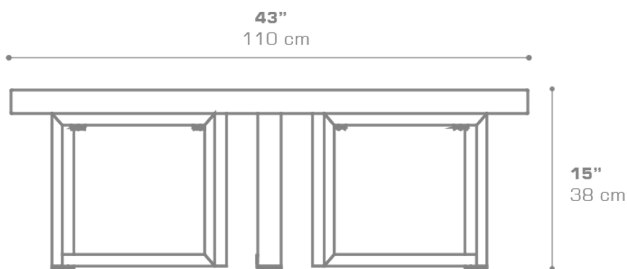

MUNIA Center Table 43" / 110 cm (Teak)
MUN209

Protective cover available

Suitable for rooftop

Heavier than regular items, suitable for more windy areas

Assembly

Partially handcrafted, random imperfections are part of the design

Contains recycled parts, random imperfections are part of the design

DIMENSIONS

CONFIGURATIONS

FRAME : Powder Coated Aluminum
TOP : Recycled Teak

Protective Cover :
MUN009PC

PACKING DETAILS

VOL : 8 ft³ | 0.22 m³
NW : 46 lb | 21 kg
GW : 60 lb | 27 kg
PU : 1 / box