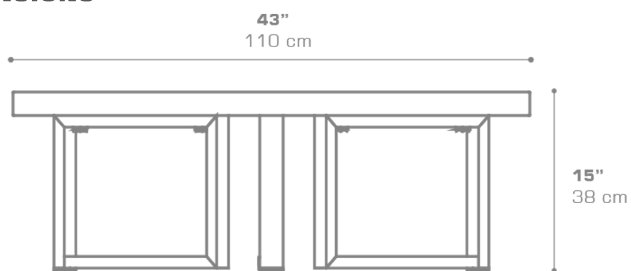

MUNIA Center Table 43" / 110 cm (Teak)

MUN209

Protective cover available

Suitable for rooftop

Heavier than regular items, suitable for more windy areas

Assembly

Partially handcrafted, random imperfections are part of the design

Contains recycled parts, random imperfections are part of the design

DIMENSIONS

CONFIGURATIONS

FRAME : Powder Coated Aluminum
TOP : Recycled Teak

Protective Cover :
MUN009PC

PACKING DETAILS

VOL : 8 ft³ | 0.22 m³
NW : 46 lb | 21 kg
GW : 60 lb | 27 kg
PU : 1 / box