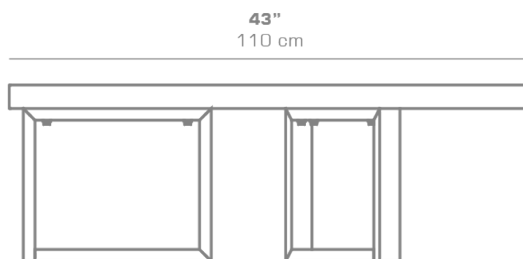

MUNIA Center Table 43" / 110 cm (Teak)
MUN209

Protective cover available

Suitable for rooftop

Heavier than regular items, suitable for more windy areas

Assembly

Partially handcrafted, random imperfections are part of the design

Contains recycled parts, random imperfections are part of the design

DIMENSIONS

CONFIGURATIONS

FRAME : Powder Coated Aluminum

TOP : Recycled Teak

Protective Cover :
MUN009PC

PACKING DETAILS

VOL : 8 ft³ | 0.22 m³