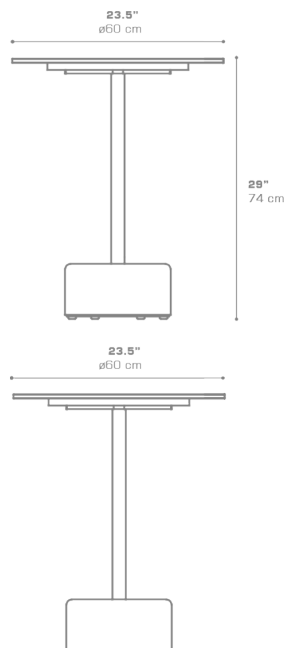

GLYPH Bistro Table 23.5" / 60 cm (HPL Top | Stone Base)

GLY36

Protective cover available

Suitable for rooftop

Heavier than regular items, suitable for more windy areas

Assembly

DIMENSIONS

CONFIGURATIONS

FRAME	: Powder Coated Aluminum Ultra Durable
BASE	: Stone
TOP	: High Pressure Laminate (HPL)

Protective Cover :
 GLY01PC
 GLYPC-1 Protective Cover
 GLYPH Bistro Table Dia 23.5" / 60 Cm + 2 Chairs

PACKING DETAILS

NW	: 71 lb 32 kg
GW	: 90 lb 41 kg
VOL	: 7.5 ft ³ 0.21 m ³
PU	: 2 boxes

DOWNLOAD MATERIALS

[Powder Coating Colors](#)
[HPL](#)

ADDITIONAL INFORMATION

2