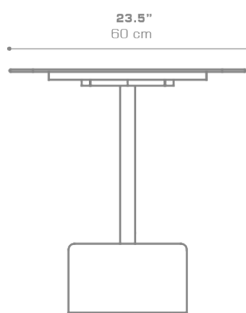

GLYPH Tea Table Square 23.5" / 60 cm (Alu Top | Teak Base)
GLY105

Protective cover available

Suitable for rooftop

Heavier than regular items, suitable for more windy areas

Assembly

Partially handcrafted, random imperfections are part of the design

Contains recycled parts, random imperfections are part of the design

DIMENSIONS

CONFIGURATIONS

FRAME & TOP : Powder Coated Aluminum Ultra Durable

BASE : Laminated Teak

Protective Cover :
GLY101PC Protective Cover