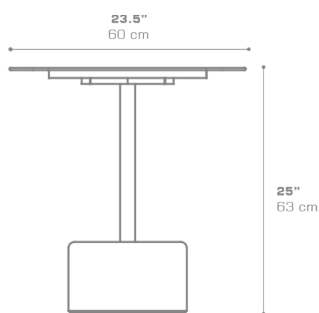

GLYPH Tea Table Square 23.5" / 60 cm (Alu Top | Teak Base)
GLY105

Protective cover available

Suitable for rooftop

Heavier than regular items, suitable for more windy areas

Assembly

Partially handcrafted, random imperfections are part of the design

Contains recycled parts, random imperfections are part of the design

DIMENSIONS

CONFIGURATIONS

FRAME & TOP : Powder Coated Aluminum Ultra Durable

BASE : Laminated Teak

Protective Cover :
GLY101PC Protective Cover

PACKING DETAILS

VOL : 4 ft³ | 0.11 m³

NW : 40 lb | 18 kg

GW : 55 lb | 25 kg

PU : 2 Boxes

DOWNLOAD MATERIALS

[Powder Coating Colors](#)

[Teak](#)