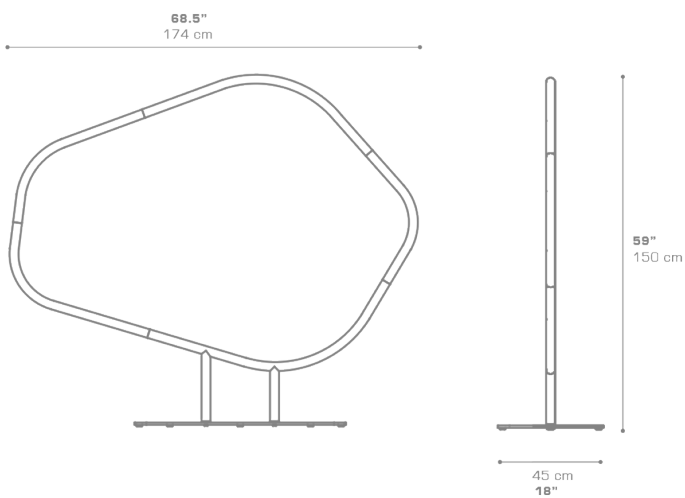

ARO Divider Model B (Sling) ARO4

Protective cover available

Suitable for rooftop

Heavier than regular items, suitable for more windy areas

Assembly

DIMENSIONS

CONFIGURATIONS

FRAME : Powder Coated Aluminum
SLING : Grade K

PACKING DETAILS

VOL : 16.5 ft³ | 0.47 m³
NW : 86 lb | 39 kg
GW : 119 lb | 54 kg
PU : 2 Boxes

DOWNLOAD MATERIALS

[Powder Coating Colors](#)
[Textiles](#)