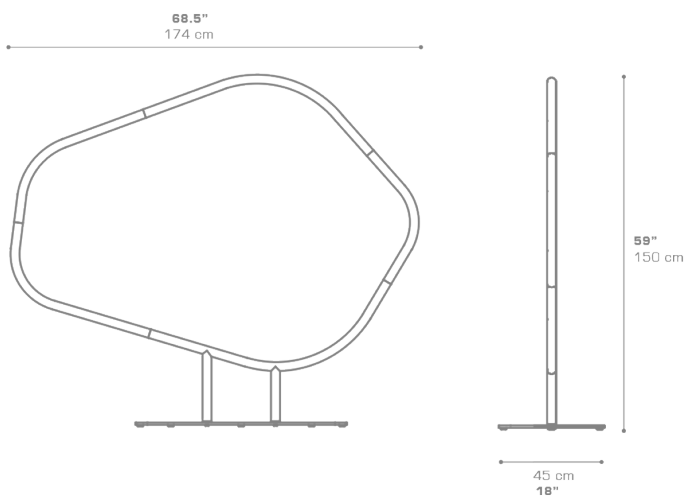

ARO Divider Model B (Sling) ARO4

Protective cover available

Suitable for rooftop

Heavier than regular items, suitable for more windy areas

Assembly

DIMENSIONS

CONFIGURATIONS

FRAME : Powder Coated Aluminum
SLING : Grade K

PACKING DETAILS

VOL : 16.5 ft³ | 0.47 m³
NW : 86 lb | 39 kg
GW : 119 lb | 54 kg
PU : 2 Boxes

DOWNLOAD MATERIALS

[Powder Coating Colors](#)
[Textiles](#)