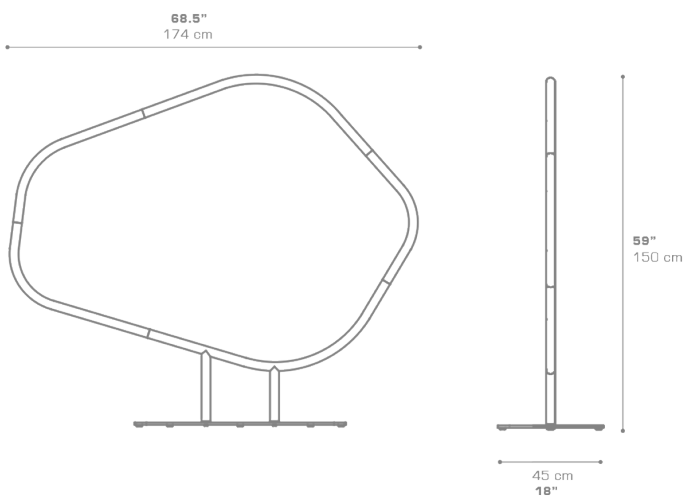

ARO Divider Model B (Sling) ARO4

Protective cover available

Suitable for rooftop

Heavier than regular items, suitable for more windy areas

Assembly

DIMENSIONS

CONFIGURATIONS

FRAME : Powder Coated Aluminum
SLING : Grade K

PACKING DETAILS

VOL : 16.5 ft³ | 0.47 m³
NW : 86 lb | 39 kg
GW : 119 lb | 54 kg
PU : 2 Boxes

DOWNLOAD MATERIALS

[Powder Coating Colors](#)

[Textiles](#)