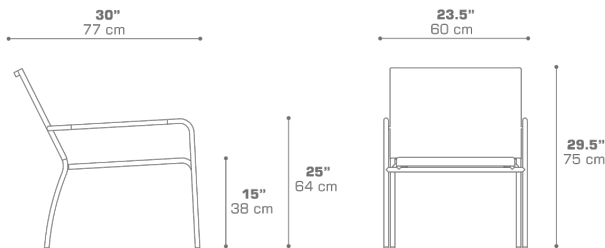

NATUN Easy Armchair (Sling Armrest)
MG2602

Protective cover available

Stackable

DIMENSIONS

CONFIGURATIONS

FRAME : Powder Coating Stainless Steel

SLING : Grade K | P | Q | U

Protective Cover :
MG2602PC for 4 Chairs

PACKING DETAILS

VOL : 4 ft³ | 0.12 m³

NW : 10 lb | 4.5 kg

GW : 12 lb | 5.5 kg

PU : 4 / Box

DOWNLOAD MATERIALS

[Powder Coating Colors](#)

[Textiles](#)