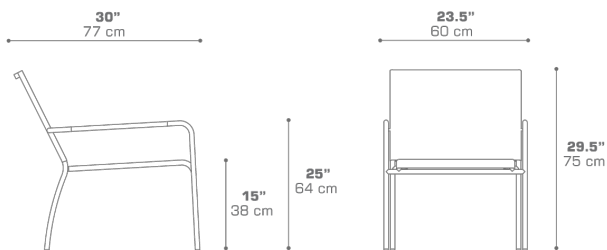

NATUN Easy Armchair (Sling Armrest)
MG2602

Protective cover available

Stackable

DIMENSIONS

CONFIGURATIONS

FRAME : Powder Coating Stainless Steel

SLING : Grade K | P | Q | U

Protective Cover :
MG2602PC for 4 Chairs

PACKING DETAILS

VOL : 4 ft³ | 0.12 m³

NW : 10 lb | 4.5 kg

GW : 12 lb | 5.5 kg

PU : 4 / Box

DOWNLOAD MATERIALS

[Powder Coating Colors](#)

[Textiles](#)