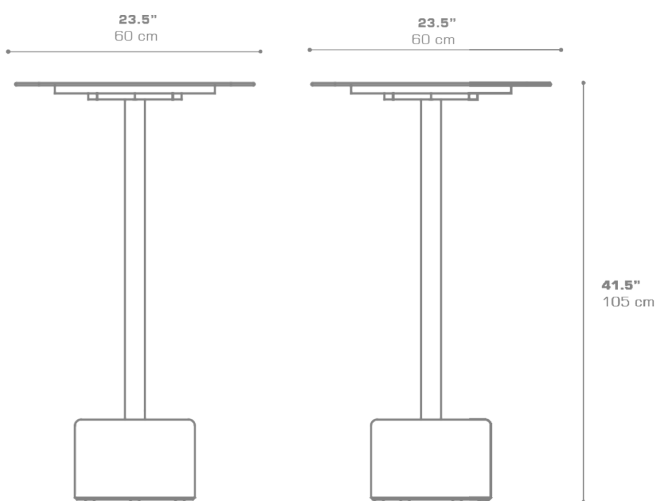

GLYPH Bar Table Square 23.5" / 60 cm (Alu Top | Stone Base)
GLY128

Protective cover available

Suitable for rooftop

Heavier than regular items, suitable for more windy areas

Assembly

DIMENSIONS

CONFIGURATIONS

FRAME & TOP : Powder Coated Aluminum Ultra Durable
BASE : Stone

Protective Cover :
GLY101PC
GLYPC-5 Protective Cover
GLYPH Bar Table Square 23.5"x23.5" / 60x60 Cm
+ 2 Bar Chairs

PACKING DETAILS

NW : 93 lb | 42 kg
GW : 117 lb | 53 kg
VOL : 10 ft³ | 0.28 m³
PU : 2 boxes