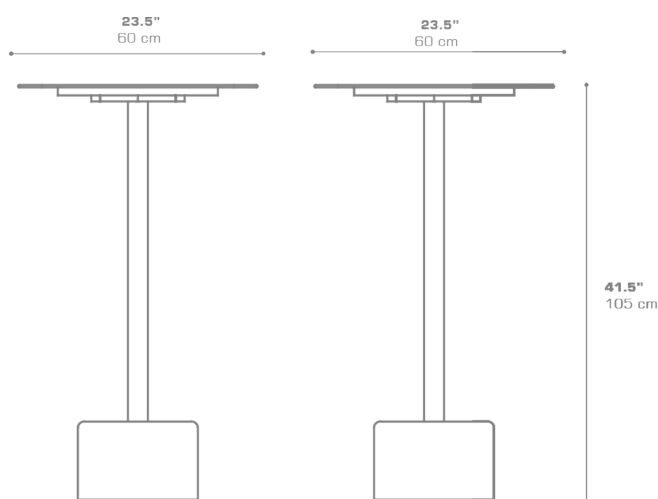

GLYPH Bar Table Square 23.5" / 60 cm (Alu Top | Stone Base)
GLY128

Protective cover available

Suitable for rooftop

Heavier than regular items, suitable for more windy areas

Assembly

DIMENSIONS

CONFIGURATIONS

FRAME & TOP : Powder Coated Aluminum Ultra Durable

BASE : Stone

Protective Cover :
GLY101PC Top table only
GLYPC-5 Table + 2 Bar Chairs

PACKING DETAILS

VOL : 10 ft³ | 0.28 m³

NW : 93 lb | 42 kg

GW : 117 lb | 53 kg