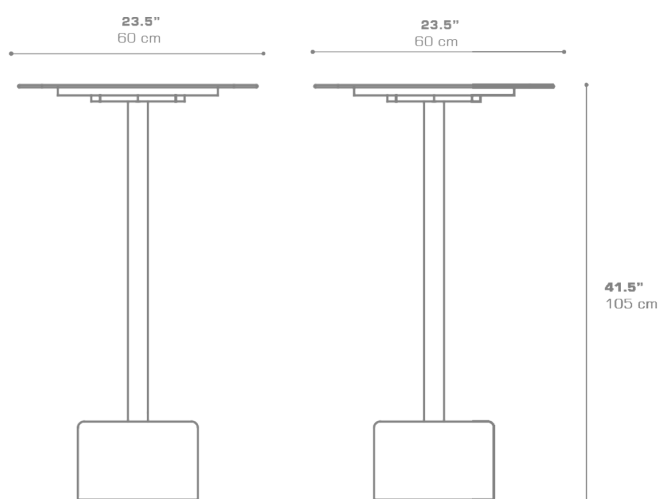

GLYPH Bar Table Square 23.5" / 60 cm (Alu Top | Stone Base)
GLY128

Protective cover available

Suitable for rooftop

Heavier than regular items, suitable for more windy areas

Assembly

DIMENSIONS

CONFIGURATIONS

FRAME & TOP : Powder Coated Aluminum Ultra Durable

BASE : Stone

Protective Cover :
GLY101PC Top table only
GLYPC-5 Table + 2 Bar Chairs

PACKING DETAILS

VOL : 10 ft³ | 0.28 m³
NW : 93 lb | 42 kg
GW : 117 lb | 53 kg
PU : 2 boxes