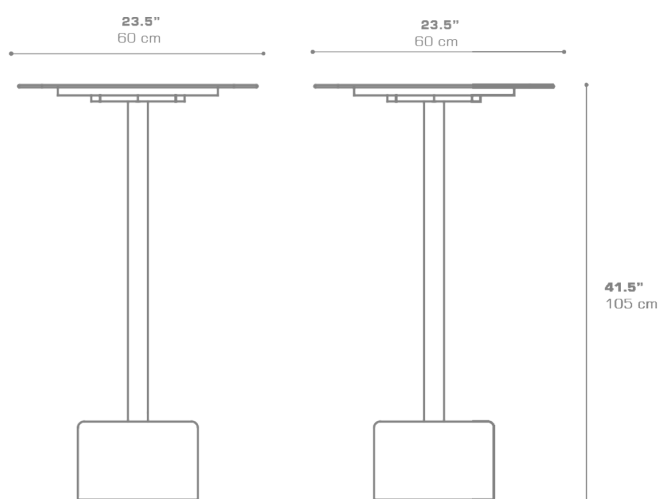

GLYPH Bar Table Square 23.5" / 60 cm (Alu Top | Stone Base)
GLY128

Protective cover available

Suitable for rooftop

Heavier than regular items, suitable for more windy areas

Assembly

DIMENSIONS

CONFIGURATIONS

FRAME & TOP : Powder Coated Aluminum Ultra Durable

BASE : Stone

Protective Cover :
GLY101PC Top table only
GLYPC-5 Table + 2 Bar Chairs

PACKING DETAILS

VOL : 10 ft³ | 0.28 m³
NW : 93 lb | 42 kg
GW : 117 lb | 53 kg
PU : 2 boxes