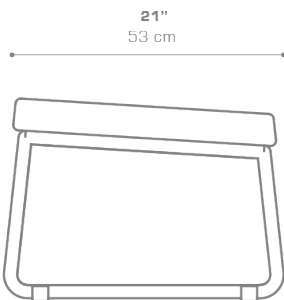

OHANA Footrest
OHA07

Protective cover available

DIMENSIONS

CONFIGURATIONS

FRAME : Powder Coated Aluminum
CUSHION : Grade A | B | C | D | E

Protective Cover :
OHA07PC

PACKING DETAILS

VOL : 6 ft³ | 0.17 m³
NW : 9 lb | 4 kg
GW : 20 lb | 9 kg
PU : 1 Box
COM : 1 ly