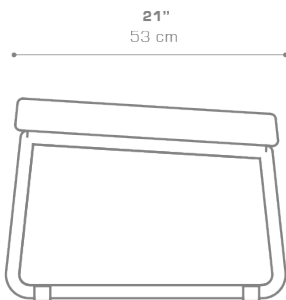

OHANA Footrest
OHA07

Protective cover available

DIMENSIONS

CONFIGURATIONS

FRAME : Powder Coated Aluminum
CUSHION : Grade A | B | C | D | E

Protective Cover :
OHA07PC

PACKING DETAILS

VOL : 6 ft³ | 0.17 m³
NW : 9 lb | 4 kg
GW : 20 lb | 9 kg
PU : 1 Box
COM : 1 ly