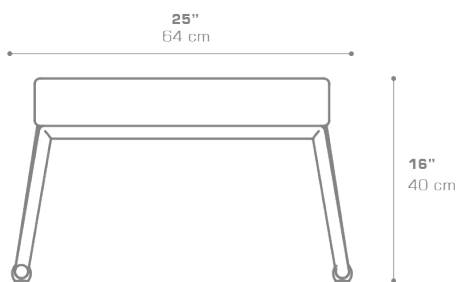

OHANA Footrest
OHA07

Protective cover available

DIMENSIONS

CONFIGURATIONS

FRAME : Powder Coated Aluminum
CUSHION : Grade A | B | C | D | E

Protective Cover :
OHA07PC

PACKING DETAILS

VOL : 6 ft³ | 0.17 m³
NW : 9 lb | 4 kg
GW : 20 lb | 9 kg
PU : 1 Box
COM : 1 ly