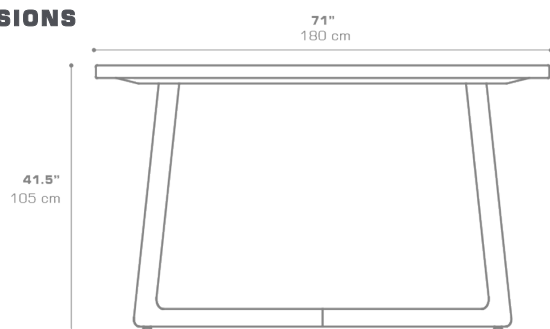

ESTATE Rectangular Bar Table (Teak) EST67

Protective cover available

Suitable for rooftop

Heavier than regular items, suitable for more windy areas

Assembly

Partially handcrafted, random imperfections are part of the design

Adjustable

DIMENSIONS

CONFIGURATIONS

FRAME & TOP : Premium Teak | Whitewash

Protective Cover :
EST66PC Top table only
ESTPC-12 Table + 6 Bar Chairs

PACKING DETAILS

VOL : 20 ft³ | 0.56 m³
NW : 126 lb | 57 kg
GW : 157 lb | 71 kg
PU : 2 Boxes