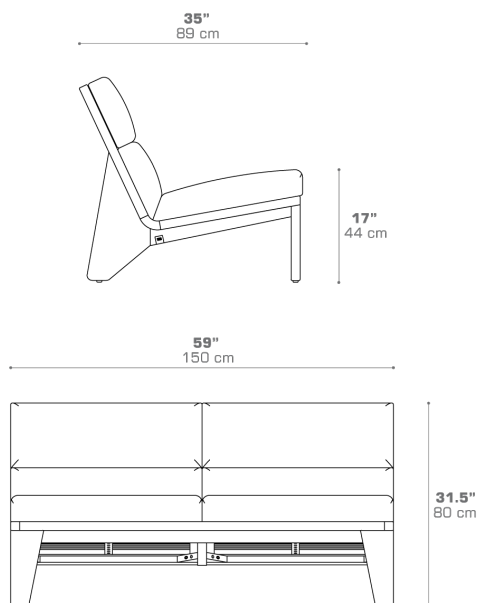

LABUAN 2-Seater LBN006

Protective cover available

DIMENSIONS

CONFIGURATIONS

FRAME : Premium Teak | Whitewash

SEAT CUSHION : Grade A | B | C | D | E

HEAD CUSHION : Grade A | B | C | D | E

Protective Cover :
LBN006PC

PACKING DETAILS

VOL : 45 ft³ | 1.27 m³
 NW : 82.5 lb | 37.5 kg
 GW : 108 lb | 49 kg
 PU : 1 / Box
 COM : 6.0 Ly

DOWNLOAD MATERIALS

[Teak](#)
[Textiles](#)