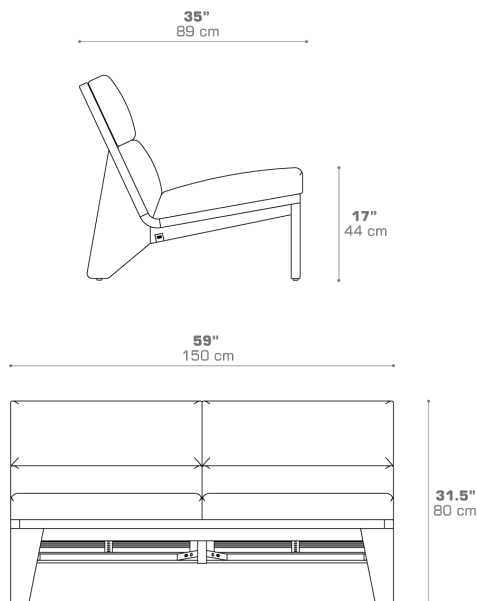

LABUAN 2-Seater
LBN006

Protective cover available

DIMENSIONS

CONFIGURATIONS

FRAME : Premium Teak | Whitewash

SEAT CUSHION : Grade A | B | C | D | E

HEAD CUSHION : Grade A | B | C | D | E

Protective Cover :
LBN006PC

PACKING DETAILS

VOL : 45 ft³ | 1.27 m³

NW : 82.5 lb | 37.5 kg

GW : 108 lb | 49 kg

PU : 1 / Box

COM : 6.0 Ly

DOWNLOAD MATERIALS

[Teak](#)