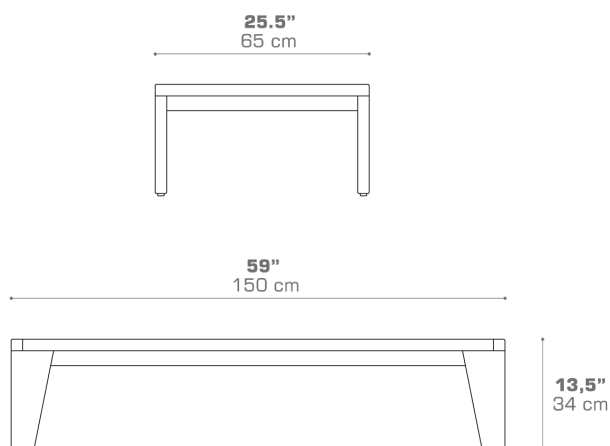

LABUAN Coffee Table LBN009

Protective cover available

DIMENSIONS

CONFIGURATIONS

FRAME & TOP : Premium Teak | Whitewash

Protective Cover :
LBN009PC

PACKING DETAILS

VOL : 16 ft³ | 0.44 m³
NW : 49 lb | 22 kg
GW : 63.5 lb | 29 kg
PU : 1 / Box