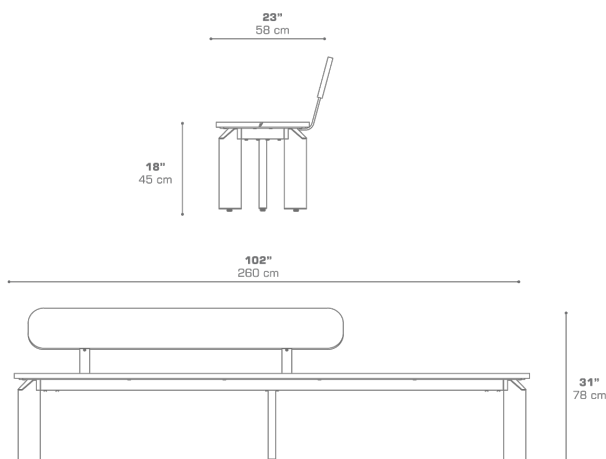

TITAN Bench 102" / 260 cm with Backrest (Teak) - Right

TIT09TEAKR

Protective cover available

DIMENSIONS

CONFIGURATIONS

FRAME : Powder Coating Aluminum
SEATREST : Recycled Teak Brushed

Protective Cover :
TIT09RPC

PACKING DETAILS

VOL : 29 ft3 | 0.83 m3
NW : 162 lb | 73.5 kg
GW : 188.5 lb | 85.5 kg
PU : 1 / Box

DOWNLOAD MATERIALS

[Powder Coating Colors](#)
[Teak](#)