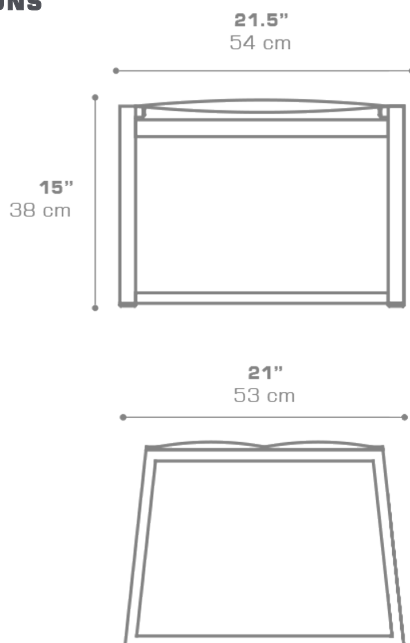

ALLUX Footrest (Padded Sling)
MZ038PS

Protective cover available

DIMENSIONS**CONFIGURATIONS**

FRAME : Powder Coated Aluminum

PADDED
SLING : Grade PProtective Cover :
MZ038PC Protective Cover**PACKING DETAILS**VOL : 5 ft³ | 0.14 m³

NW : 7 lb | 3 kg

GW : 9 lb | 4 kg

PU : 1 / Box

DOWNLOAD MATERIALS[Powder Coating Colors](#)[Textiles](#)