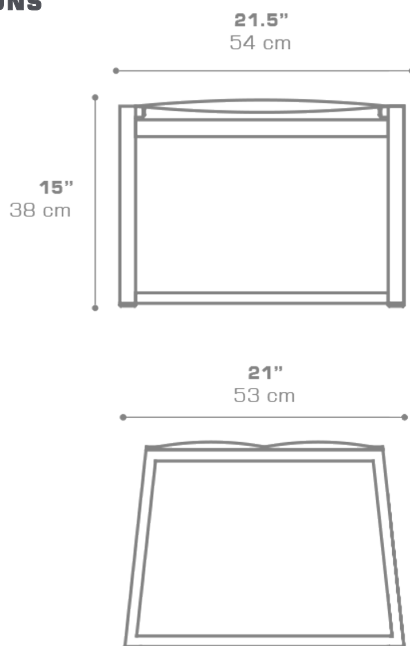

ALLUX Footrest (Padded Sling)
MZ038PS

Protective cover available

DIMENSIONS**CONFIGURATIONS**

FRAME : Powder Coated Aluminum

PADDED
SLING : Grade PProtective Cover :
MZ038PC Protective Cover**PACKING DETAILS**VOL : 5 ft³ | 0.14 m³

NW : 7 lb | 3 kg

GW : 9 lb | 4 kg

PU : 1 / Box

DOWNLOAD MATERIALS[Powder Coating Colors](#)[Textiles](#)