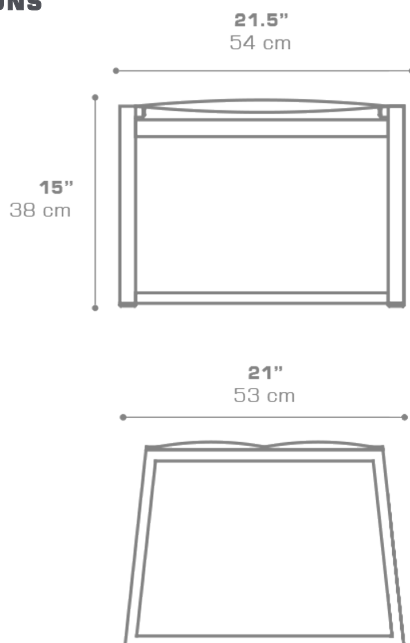

**ALLUX Footrest (Padded Sling)**  
MZ038PS

Protective cover available

**DIMENSIONS****CONFIGURATIONS**

FRAME : Powder Coated Aluminum

PADDED  
SLING : Grade PProtective Cover :  
MZ038PC Protective Cover**PACKING DETAILS**VOL : 5 ft<sup>3</sup> | 0.14 m<sup>3</sup>

NW : 7 lb | 3 kg

GW : 9 lb | 4 kg

PU : 1 / Box

**DOWNLOAD MATERIALS**[Powder Coating Colors](#)[Textiles](#)