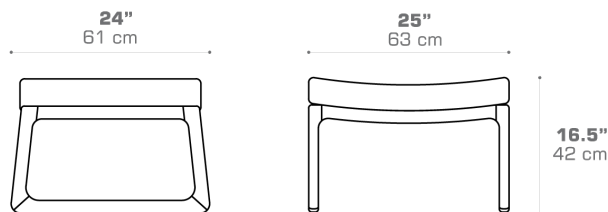

LABUAN Footrest LBN003

Protective cover available

DIMENSIONS

CONFIGURATIONS

FRAME : Premium Teak | Whitewash

SEAT
CUSHION : Grade A | B | C | D | E

HEAD
CUSHION : Grade A | B | C | D | E

Protective Cover :
LBN003PC

PACKING DETAILS

NW : 11 lb | 5 kg
GW : 20.5 lb | 9 kg
VOL : 8 ft³ | 0.22 m³
PU : 1 / Box
COM : 1.0 Ly

DOWNLOAD MATERIALS

[Teak](#)
[Textiles](#)