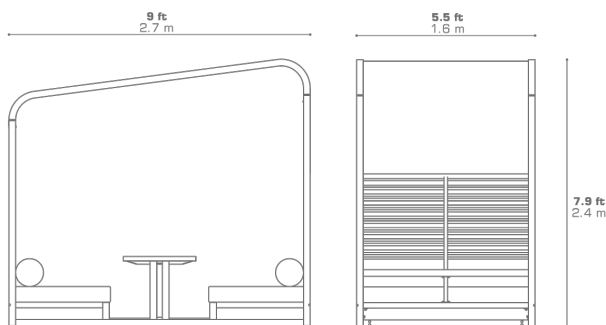

SOMBRERO Lounge Booth (Teak Trellis & Table Top)
MG8171

DIMENSIONS

CONFIGURATIONS

- FRAME : Powder Coated Aluminum
- TRELLIS : Recycled Teak Smooth Sanded
- SHADE & CUSHION : Grade A | B | C | D | E

DOWNLOAD MATERIALS