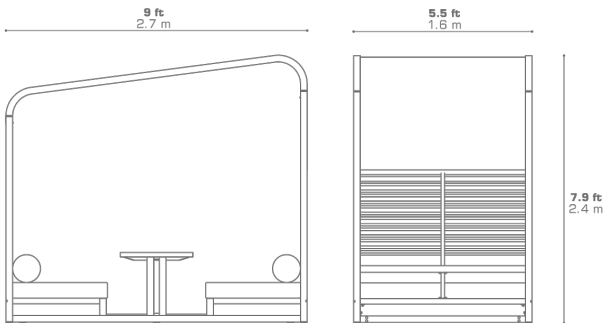

SOMBRERO Lounge Booth (Teak Trellis & Table Top)
MG8171

DIMENSIONS

CONFIGURATIONS

- FRAME : Powder Coated Aluminum
- TRELLIS : Recycled Teak Smooth Sanded
- SHADE & CUSHION : Grade A | B | C | D | E

DOWNLOAD MATERIALS