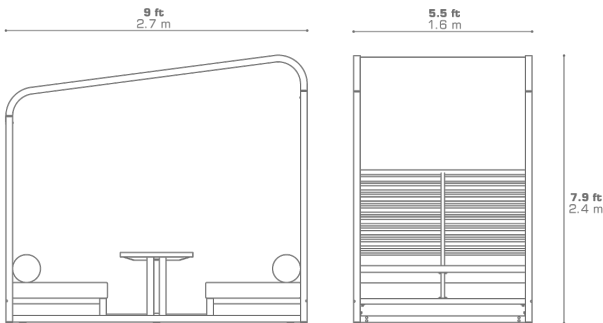

**SOMBRERO Lounge Booth (Teak Trellis & Table Top)**  
MG8171

**DIMENSIONS**

**CONFIGURATIONS**

- FRAME : Powder Coated Aluminum
- TRELLIS : Recycled Teak Smooth Sanded
- SHADE & CUSHION : Grade A | B | C | D | E