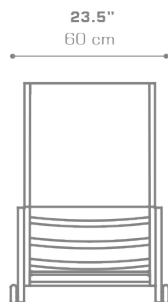

BONDI Chaise Lounge (Full Sling)
BND081

Protective cover available

Suitable for rooftop

Stackable

Heavier than regular items, suitable for more windy areas

DIMENSIONS

CONFIGURATIONS

FRAME : Powder Coated Aluminum

SLING : Grade K | P | Q

Protective Cover :
BND002PC

PACKING DETAILS

VOL : 13 ft³ | 0.37 m³

NW : 49 lb | 22 kg

GW : 57 lb | 26 kg

PU : 2 / Box

DOWNLOAD MATERIALS