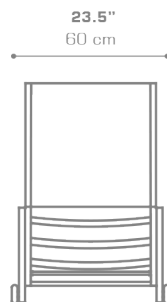

BONDI Chaise Lounge (Full Sling)
BND081

Protective cover available

Suitable for rooftop

Stackable

Heavier than regular items, suitable for more windy areas

DIMENSIONS

CONFIGURATIONS

FRAME : Powder Coated Aluminum

SLING : Grade K | P | Q

Protective Cover :
BND002PC

PACKING DETAILS

VOL : 13 ft³ | 0.37 m³

NW : 49 lb | 22 kg

GW : 57 lb | 26 kg

PU : 2 / Box

DOWNLOAD MATERIALS