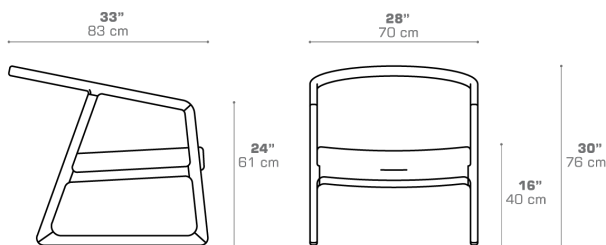

LABUAN Lounge Chair

LBN002

Protective cover available

DIMENSIONS

CONFIGURATIONS

FRAME : Premium Teak | Whitewash
SHELL : Rope
CUSHION : Grade A | B | C | D | E

Protective Cover :
LBN002PC

PACKING DETAILS

VOL : 19 ft³ | 0.55 m³
NW : 18 lb | 8 kg
GW : 34 lb | 15.5 kg
PU : 1 / Box
COM : 2.0 Ly

DOWNLOAD MATERIALS

[Teak](#)
[Textiles](#)