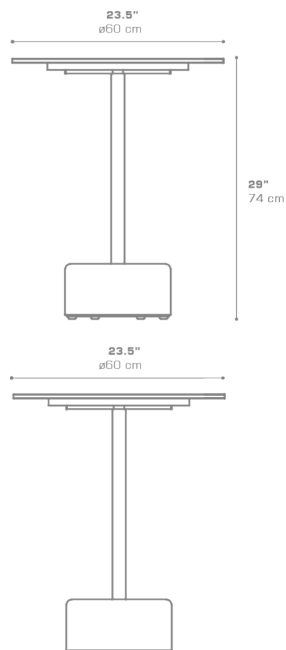

GLYPH Bistro Table 23.5" / 60 cm (HPL Top | Stone Base)
GLY36

Protective cover available

Suitable for rooftop

Heavier than regular items, suitable for more windy areas

Assembly

DIMENSIONS

CONFIGURATIONS

FRAME	: Powder Coated Aluminum Ultra Durable
BASE	: Stone
TOP	: High Pressure Laminate (HPL)

Protective Cover :
GLY01PC Top table only
GLYPC-1 Table + 2 Chairs

PACKING DETAILS

VOL	: 7.5 ft ³ 0.21 m ³
NW	: 71 lb 32 kg
GW	: 90 lb 41 kg
PU	: 2 boxes

DOWNLOAD MATERIALS

[Powder Coating Colors](#)
[HPL](#)