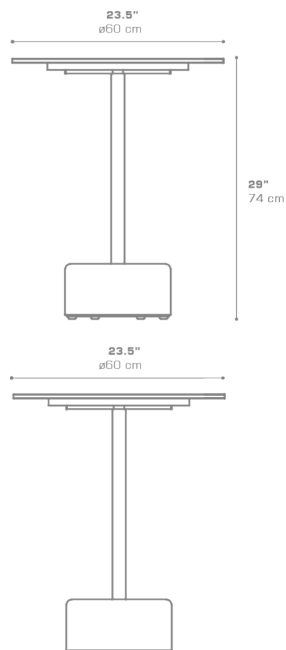

## GLYPH Bistro Table 23.5" / 60 cm (HPL Top | Stone Base)

GLY36

Protective cover available

Suitable for rooftop

Heavier than regular items, suitable for more windy areas

Assembly

### DIMENSIONS

### CONFIGURATIONS

FRAME	: Powder Coated Aluminum Ultra Durable
BASE	: Stone
TOP	: High Pressure Laminate (HPL)

Protective Cover :  
GLY01PC Top table only  
GLYPC-1 Table + 2 Chairs

### PACKING DETAILS

VOL	: 7.5 ft <sup>3</sup>   0.21 m <sup>3</sup>
NW	: 71 lb   32 kg
GW	: 90 lb   41 kg
PU	: 2 boxes