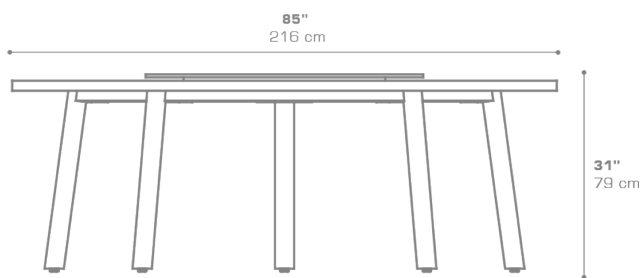

**MEIKA Round Table 85" / 216 cm (Teak) with  
rotating tray**  
MG3252

Protective cover available

ADA compliant / wheelchair  
accessible

Suitable for rooftop

Heavier than regular  
items, suitable for more  
windy areas

Assembly

Contains recycled parts,  
random imperfections are part  
of the design

**DIMENSIONS**

**CONFIGURATIONS**

FRAME : Powder Coated Stainless Steel  
: 304  
TOP : Laminated Teak

Protective Cover :  
MG3252PC Top table only  
MEIPC-2 Table + 10 Chairs

**PACKING DETAILS**

VOL : 83 ft<sup>3</sup> | 2.36 m<sup>3</sup>  
NW : 207 lb | 94 kg  
GW : 410 lb | 186 kg  
PU : Crate

**DOWNLOAD MATERIALS**

[Powder Coating Colors](#)  
[Teak](#)

**ADDITIONAL INFORMATION**