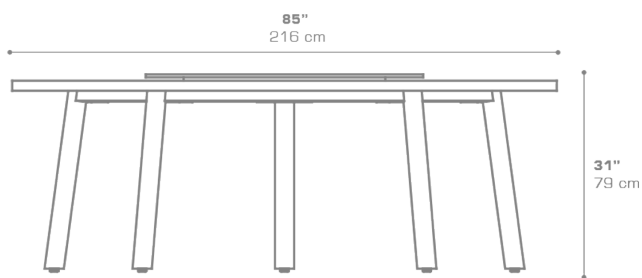

**MEIKA Round Table 85" / 216 cm (Teak) with
rotating tray**
MG3252

Protective cover available

Suitable for rooftop

Heavier than regular items, suitable for more windy areas

Assembly

Contains recycled parts, random imperfections are part of the design

DIMENSIONS

CONFIGURATIONS

FRAME : Powder Coated Stainless Steel
: 304
TOP : Laminated Teak

Protective Cover :
MG3252PC Top table only
MEIPC-2 Table + 10 Chairs

PACKING DETAILS

VOL : 83 ft³ | 2.36 m³
NW : 207 lb | 94 kg
GW : 410 lb | 186 kg
PU : Crate