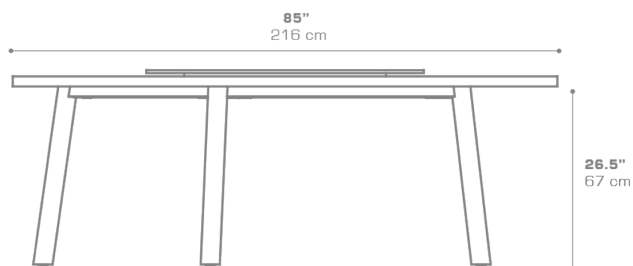

**MEIKA Round Table 85" / 216 cm (Teak) with  
rotating tray**  
MG3252

Protective cover available

ADA compliant / wheelchair  
accessible

Suitable for rooftop

Heavier than regular  
items, suitable for more  
windy areas

Assembly

Contains recycled parts,  
random imperfections are part  
of the design

**DIMENSIONS**

**CONFIGURATIONS**

FRAME : Powder Coated Stainless Steel  
: 304  
TOP : Laminated Teak

Protective Cover :  
MG3252PC Top table only  
MEIPC-2 Table + 10 Chairs

**PACKING DETAILS**

VOL : 83 ft<sup>3</sup> | 2.36 m<sup>3</sup>  
NW : 207 lb | 94 kg  
GW : 410 lb | 186 kg  
PU : Crate

**DOWNLOAD MATERIALS**

[Powder Coating Colors](#)  
[Teak](#)

**ADDITIONAL INFORMATION**