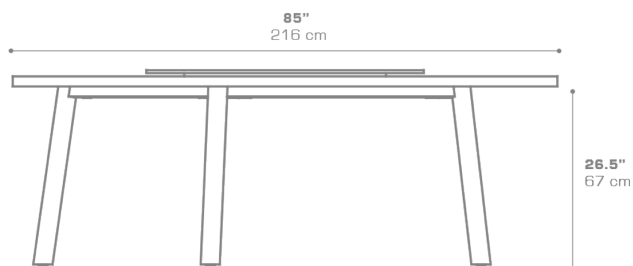

MEIKA Round Table 85" / 216 cm (Teak) with rotating tray MG3252

Protective cover available

Suitable for rooftop

Heavier than regular
items, suitable for more
windy areas

Assembly

Contains recycled parts,
random imperfections are part
of the design

DIMENSIONS

CONFIGURATIONS

FRAME	: Powder Coated Stainless Steel
	: 304
TOP	: Laminated Teak

Protective Cover :
MG3252PC Top table only
MEIPC-2 Table + 10 Chairs

PACKING DETAILS

VOL	: 83 ft ³ 2.36 m ³
NW	: 207 lb 94 kg
GW	: 410 lb 186 kg
PU	: Crate