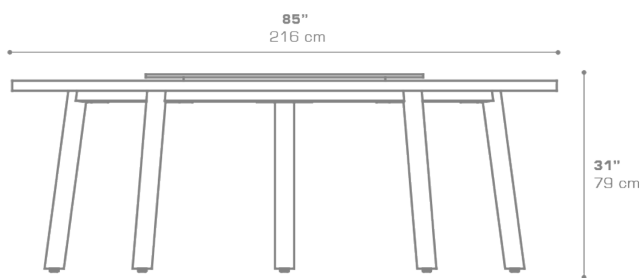

## MEIKA Round Table 85" / 216 cm (Teak) with rotating tray MG3252

Protective cover available

Suitable for rooftop

Heavier than regular items, suitable for more windy areas

Assembly

Contains recycled parts, random imperfections are part of the design

### DIMENSIONS

### PACKING DETAILS

VOL : 83 ft<sup>3</sup> | 2.36 m<sup>3</sup>

NW : 207 lb | 94 kg

GW : 410 lb | 186 kg

PU : Crate