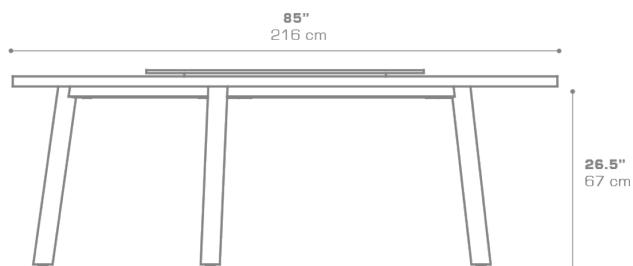

## MEIKA Round Table 85" / 216 cm (Teak) with rotating tray MG3252

Protective cover available

Suitable for rooftop

Heavier than regular items, suitable for more windy areas

Assembly

Contains recycled parts, random imperfections are part of the design

### DIMENSIONS

### CONFIGURATIONS

FRAME : Powder Coated Stainless Steel  
: 304

TOP : Laminated Teak

Protective Cover :  
MG3252PC Top table only  
MEIPC-2 Table + 10 Chairs

### PACKING DETAILS

VOL : 83 ft<sup>3</sup> | 2.36 m<sup>3</sup>

NW : 207 lb | 94 kg

GW : 410 lb | 186 kg

PU : Crate