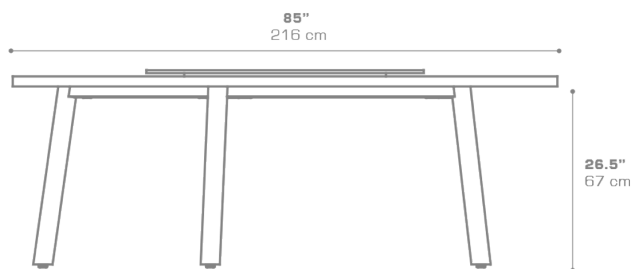

**MEIKA Round Table 85" / 216 cm (Teak) with
rotating tray**
MG3252

Protective cover available

Suitable for rooftop

Heavier than regular items, suitable for more windy areas

Assembly

Contains recycled parts, random imperfections are part of the design

DIMENSIONS

CONFIGURATIONS

FRAME : Powder Coated Stainless Steel
: 304
TOP : Laminated Teak

Protective Cover :
MG3252PC Top table only
MEIPC-2 Table + 10 Chairs

PACKING DETAILS

VOL : 83 ft³ | 2.36 m³
NW : 207 lb | 94 kg
GW : 410 lb | 186 kg
PU : Crate