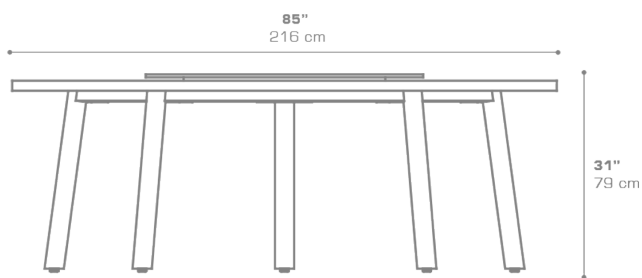

MEIKA Round Table 85" / 216 cm (Teak) with rotating tray MG3252

Protective cover available

Suitable for rooftop

Heavier than regular
items, suitable for more
windy areas

Assembly

Contains recycled parts,
random imperfections are part
of the design

DIMENSIONS

CONFIGURATIONS

FRAME	: Powder Coated Stainless Steel
	: 304
TOP	: Laminated Teak

Protective Cover :
MG3252PC Top table only
MEIPC-2 Table + 10 Chairs

PACKING DETAILS

VOL	: 83 ft ³ 2.36 m ³
NW	: 207 lb 94 kg
GW	: 410 lb 186 kg
PU	: Crate