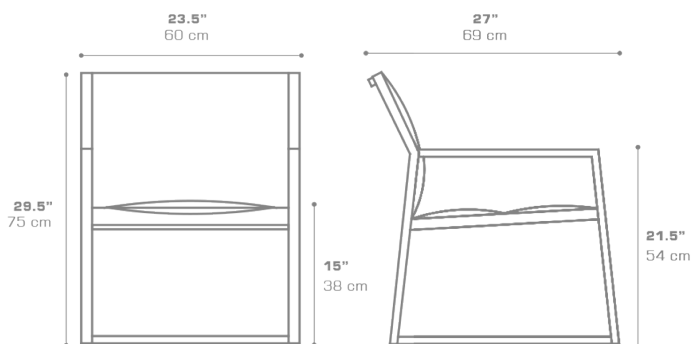

**ALLUX Casual Chair (Padded Sling)**  
MZ037PS

Protective cover available

**DIMENSIONS****CONFIGURATIONS**

FRAME : Powder Coated Aluminum

PADDED  
SLING : Grade PProtective Cover :  
MZ037PC Protective Cover**PACKING DETAILS**VOL : 13 ft<sup>3</sup> | 0.37 m<sup>3</sup>

NW : 13 lb | 6 kg

GW : 22 lb | 10 kg

PU : 1 / Box

**DOWNLOAD MATERIALS**[Powder Coating Colors](#)[Textiles](#)