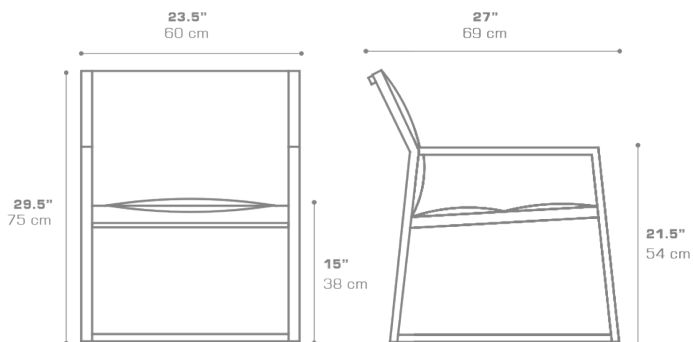

**ALLUX Casual Chair (Padded Sling)**  
MZ037PS

Protective cover available

**DIMENSIONS****CONFIGURATIONS**

FRAME : Powder Coated Aluminum

PADDED SLING : Grade P

Protective Cover :  
MZ037PC Protective Cover**PACKING DETAILS**

NW : 13 lb | 6 kg  
GW : 22 lb | 10 kg  
VOL : 13 ft<sup>3</sup> | 0.37 m<sup>3</sup>  
PU : 1 / Box

**DOWNLOAD MATERIALS**[Powder Coating Colors](#)[Textiles](#)