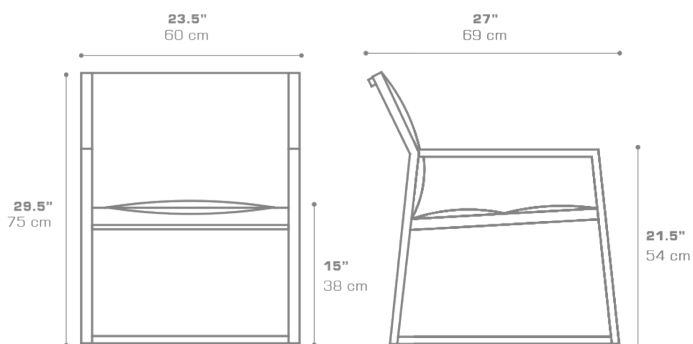

ALLUX Casual Chair (Padded Sling)
MZ037PS

Protective cover available

DIMENSIONS**CONFIGURATIONS**

FRAME : Powder Coated Aluminum

PADDED
SLING : Grade PProtective Cover :
MZ037PC Protective Cover**PACKING DETAILS**VOL : 13 ft³ | 0.37 m³

NW : 13 lb | 6 kg

GW : 22 lb | 10 kg

PU : 1 / Box

DOWNLOAD MATERIALS[Powder Coating Colors](#)[Textiles](#)