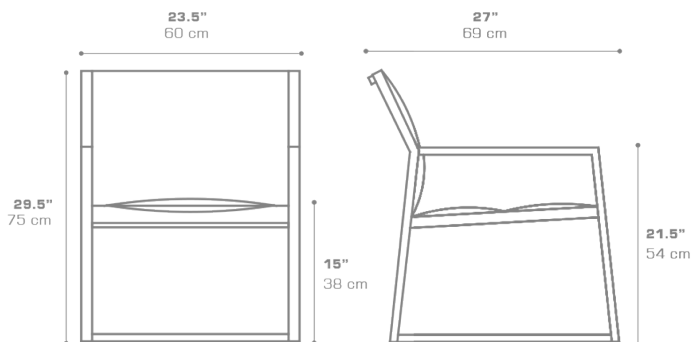

ALLUX Casual Chair (Padded Sling)
MZ037PS

Protective cover available

DIMENSIONS

CONFIGURATIONS

FRAME : Powder Coated Aluminum

PADDED SLING : Grade P

Protective Cover :
MZ037PC Protective Cover

PACKING DETAILS

VOL : 13 ft³ | 0.37 m³

NW : 13 lb | 6 kg

GW : 22 lb | 10 kg

PU : 1 / Box

DOWNLOAD MATERIALS

[Powder Coating Colors](#)

[Textiles](#)