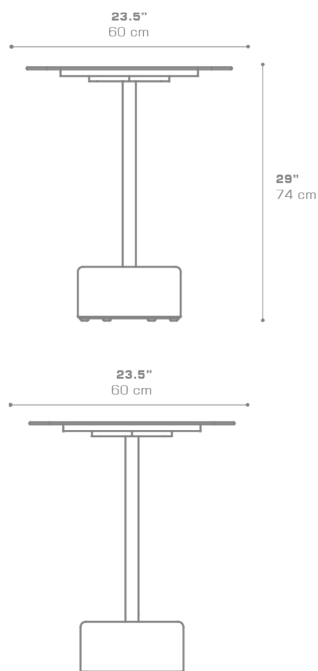

GLYPH Bistro Table Square 23.5" / 60 cm (Alu Top | Stone Base)
GLY126

Protective cover available

Suitable for rooftop

Heavier than regular items, suitable for more windy areas

Assembly

DIMENSIONS

CONFIGURATIONS

FRAME & TOP : Powder Coated Aluminum Ultra Durable

BASE : Stone

Protective Cover :
GLY101PC Top table only
GLYPC-6 Table + 2 Chairs

PACKING DETAILS

VOL : 7.5 ft³ | 0.21 m³

NW : 73 lb | 33 kg

GW : 95 lb | 43 kg