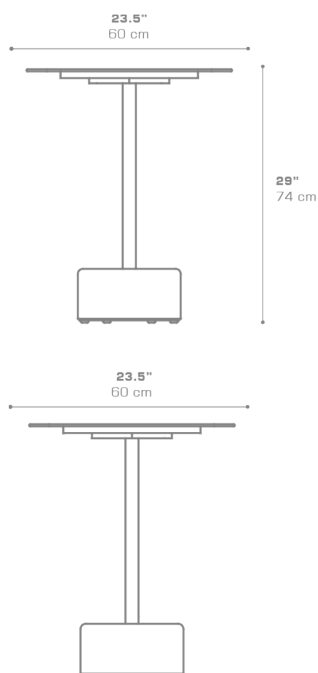

GLYPH Bistro Table Square 23.5" / 60 cm (Alu Top | Stone Base)

GLY126

Protective cover available

Suitable for rooftop

Heavier than regular items, suitable for more windy areas

Assembly

DIMENSIONS

CONFIGURATIONS

FRAME & TOP : Powder Coated Aluminum Ultra Durable

BASE : Stone

Protective Cover :

GLY101PC

GLYPC-6 Protective Cover

GLYPH Bistro Table Square 23.5"x23.5" / 60x60 Cm + 2 Chairs

PACKING DETAILS

NW : 73 lb | 33 kg

GW : 95 lb | 43 kg

VOL : 7.5 ft³ | 0.21 m³

PU : 2 boxes

DOWNLOAD MATERIALS

[Powder Coating Colors](#)

2

ADDITIONAL INFORMATION