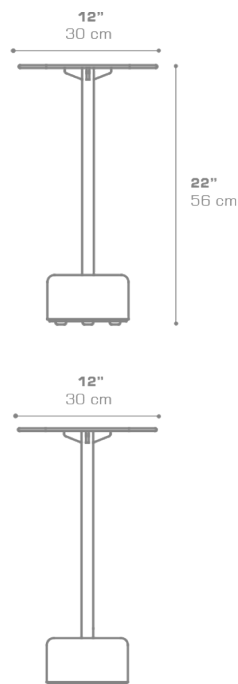

GLYPH Side Table Square 12" / 30 cm (Alu Top | Stone Base)

GLY124

Protective cover available

DIMENSIONS

CONFIGURATIONS

FRAME & TOP : Powder Coated Aluminum Ultra Durable

BASE : Stone

Protective Cover :
GLY104PC Protective Cover

PACKING DETAILS

VOL : 3 ft³ | 0.08 m³

NW : 15 lb | 7 kg

GW : 24 lb | 11 kg

PU : 1 / Box

DOWNLOAD MATERIALS

[Powder Coating Colors](#)