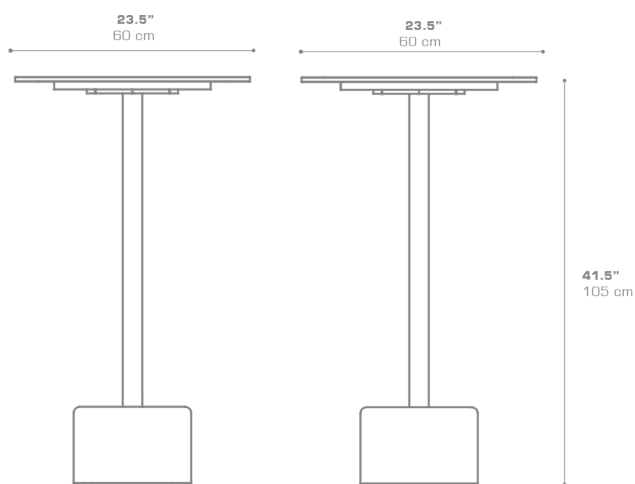

GLYPH Bar Table Square 23.5" / 60 cm (HPL Top | Stone Base)
GLY138

Protective cover available

Suitable for rooftop

Heavier than regular items, suitable for more windy areas

Assembly

DIMENSIONS**CONFIGURATIONS**

FRAME	: Powder Coated Aluminum Ultra Durable
BASE	: Stone
TOP	: High Pressure Laminate (HPL)

Protective Cover :
GLY101PC Top table only
GLYPC-5 Table + 2 Bar Chairs

PACKING DETAILS

VOL	: 10 ft3 0.28 m3
NW	: 93 lb 42 kg
GW	: 117 lb 53 kg
PU	: 2 boxes