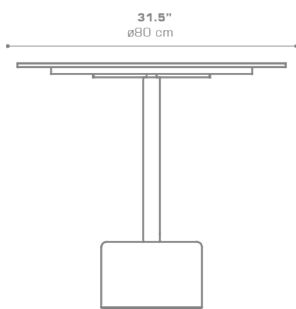

**GLYPH Bistro Table 31.5" / 80 cm (Alu Top | Stone Base)**  
GLY27

Protective cover available

Suitable for rooftop

Heavier than regular items, suitable for more windy areas

Assembly

**DIMENSIONS**

**CONFIGURATIONS**

FRAME & TOP : Powder Coated Aluminum Ultra Durable

BASE : Stone

Protective Cover :  
GLYQ2PC Top table only  
GLYPC-2 Table + 3 Chairs

**PACKING DETAILS**

VOL : 10 ft<sup>3</sup> | 0.28 m<sup>3</sup>

NW : 97 lb | 44 kg

GW : 121 lb | 55 kg

PU : 2 boxes

**DOWNLOAD MATERIALS**

[Powder Coating Colors](#)

**ADDITIONAL INFORMATION**

3