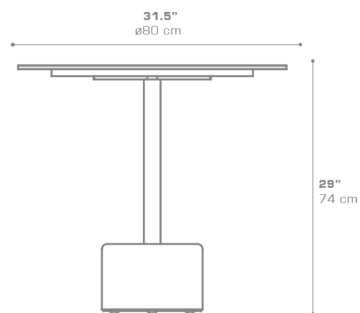

**GLYPH Bistro Table 31.5" / 80 cm (Alu Top | Stone Base)**  
GLY27

Protective cover available

Suitable for rooftop

Heavier than regular items, suitable for more windy areas

Assembly

**DIMENSIONS**

**CONFIGURATIONS**

FRAME & TOP : Powder Coated Aluminum Ultra Durable

BASE : Stone

Protective Cover :  
GLYQ2PC Top table only  
GLYPC-2 Table + 3 Chairs

**PACKING DETAILS**

VOL : 10 ft<sup>3</sup> | 0.28 m<sup>3</sup>

NW : 97 lb | 44 kg

GW : 121 lb | 55 kg

PU : 2 boxes

**DOWNLOAD MATERIALS**

[Powder Coating Colors](#)

**ADDITIONAL INFORMATION**

3