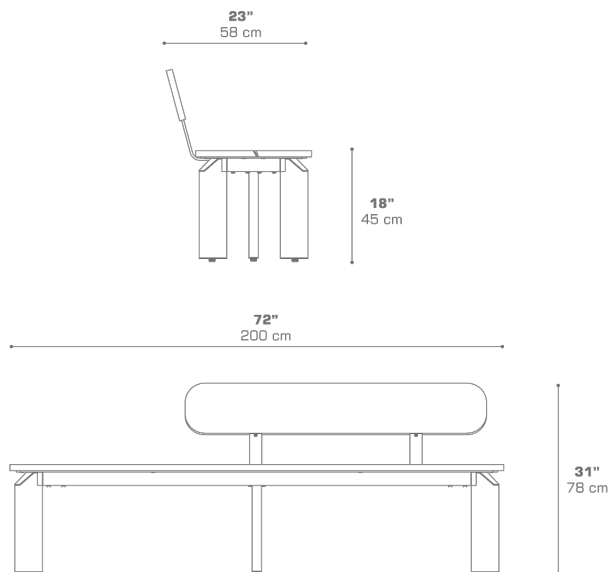

TITAN Bench 79" / 200 cm with Backrest (Teak) - Left

TIT11TEAKL

Protective cover available

DIMENSIONS

CONFIGURATIONS

FRAME : Powder Coating Aluminum
SEATREST : Recycled Teak Brushed

Protective Cover :
TIT11LPC

PACKING DETAILS

VOL : 23 ft³ | 0.64 m³
NW : 128 lb | 58 kg
GW : 151 lb | 68.5 kg
PU : 1 / Box

DOWNLOAD MATERIALS

[Powder Coating Colors](#)
[Teak](#)