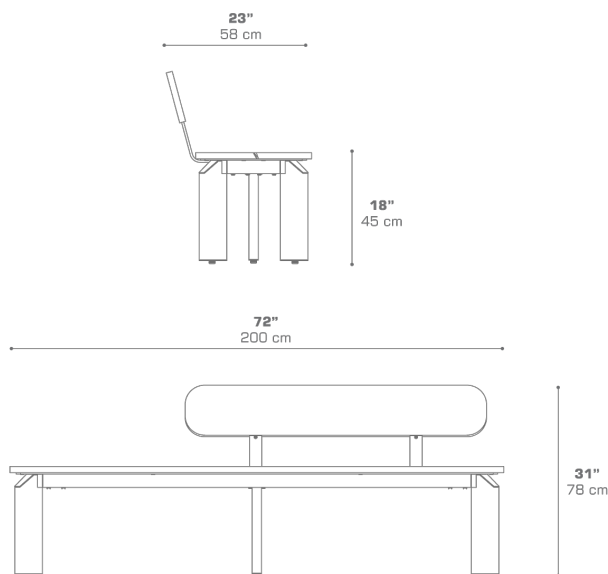

TITAN Bench 79" / 200 cm with Backrest (Teak) - Left

TIT11TEAKL

DIMENSIONS

CONFIGURATIONS

FRAME	: Powder Coating Aluminum
SEATREST	: Recycled Teak Brushed

PACKING DETAILS

VOL	: 23 ft ³ 0.64 m ³
NW	: 128 lb 58 kg
GW	: 151 lb 68.5 kg
PU	: 1 / Box