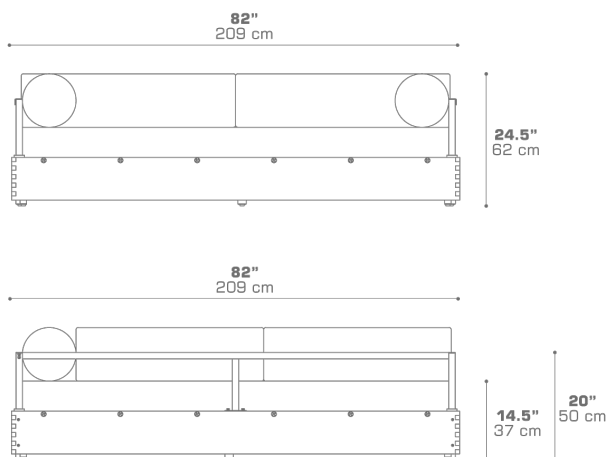

**AIKO Daybed without Canopy**  
AIK69

Protective cover available

**DIMENSIONS**

**CONFIGURATIONS**

- FRAME : Drift Look Teak
- METAL PARTS : Powder Coated Stainless Steel
- CUSHION : Grade A | B | C | D | E

Protective Cover :  
AIK69.P (Included)

**PACKING DETAILS**

- VOL : 161 ft3 | 4.57 m3
- NW : 222.5 lb | 101 kg
- GW : 608 lb | 276 kg
- PU : 1 Crate
- COM : 13 ly

**DOWNLOAD MATERIALS**

- [Teak](#)
- [Textiles](#)