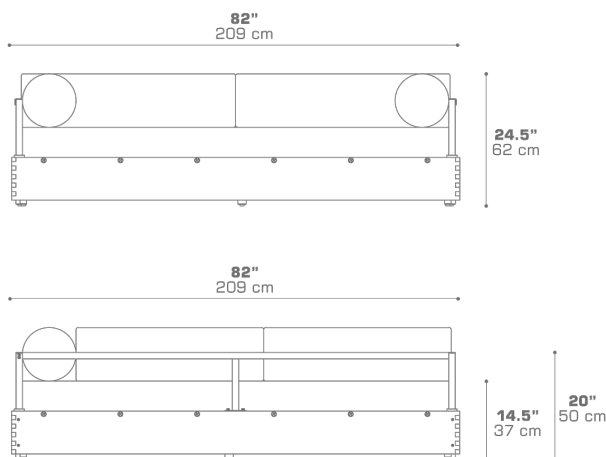

**AIKO Daybed without Canopy**  
AIK69

Protective cover available

**DIMENSIONS**

**CONFIGURATIONS**

- FRAME : Drift Look Teak
- METAL PARTS : Powder Coated Stainless Steel
- CUSHION : Grade A | B | C | D | E

Protective Cover :  
AIK69.P (Included)

**PACKING DETAILS**

- VOL : 161 ft<sup>3</sup> | 4.57 m<sup>3</sup>
- NW : 222.5 lb | 101 kg
- GW : 608 lb | 276 kg
- PU : 1 Crate
- COM : 13 ly

**DOWNLOAD MATERIALS**