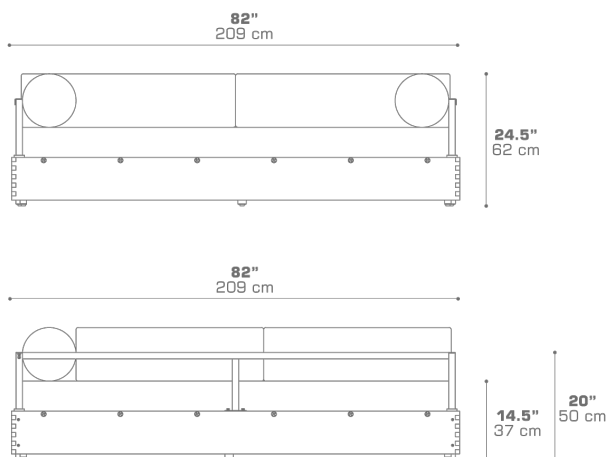

AIKO Daybed without Canopy
AIK69

Protective cover available

DIMENSIONS

CONFIGURATIONS

- FRAME : Drift Look Teak
- METAL PARTS : Powder Coated Stainless Steel
- CUSHION : Grade A | B | C | D | E

Protective Cover :
AIK69.P (Included)

PACKING DETAILS

- VOL : 161 ft3 | 4.57 m3
- NW : 222.5 lb | 101 kg
- GW : 608 lb | 276 kg
- PU : 1 Crate
- COM : 13 ly

COLOR OPTIONS | DOWNLOAD

[TEXTILES](#)
[MATERIAL & FINISHES](#)