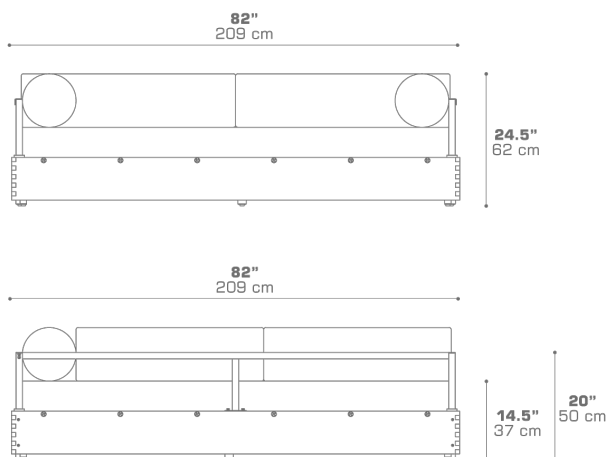

AIKO Daybed without Canopy
AIK69

Protective cover available

DIMENSIONS

CONFIGURATIONS

- FRAME : Drift Look Teak
- METAL PARTS : Powder Coated Stainless Steel
- CUSHION : Grade A | B | C | D | E

Protective Cover :
AIK69.P (Included)

PACKING DETAILS

- VOL : 161 ft³ | 4.57 m³
- NW : 222.5 lb | 101 kg
- GW : 608 lb | 276 kg
- PU : 1 Crate
- COM : 13 ly

DOWNLOAD MATERIALS

- [Teak](#)
- [Textiles](#)