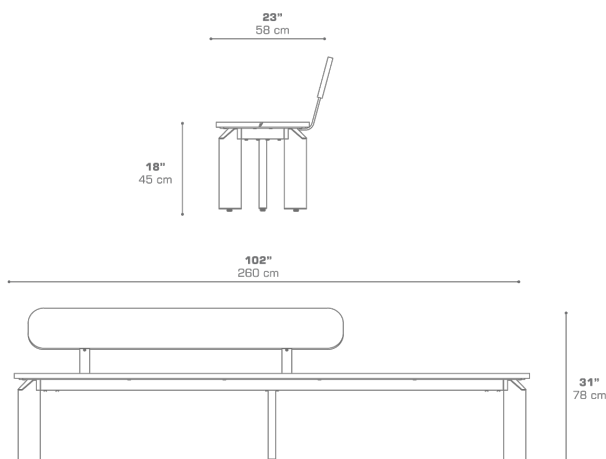

## TITAN Bench 102" / 260 cm with Backrest (Teak) - Right

TIT09TEAKR

Protective cover available

### DIMENSIONS

### CONFIGURATIONS

FRAME : Powder Coating Aluminum  
SEATREST : Recycled Teak Brushed

Protective Cover :  
TIT09RPC

### PACKING DETAILS

VOL : 29 ft3 | 0.83 m3  
NW : 162 lb | 73.5 kg  
GW : 188.5 lb | 85.5 kg  
PU : 1 / Box