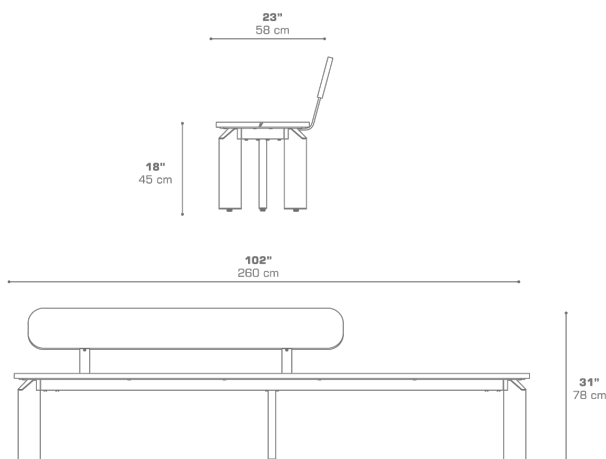

TITAN Bench 102" / 260 cm with Backrest (Teak) - Right

TIT09TEAKR

Protective cover available

DIMENSIONS

CONFIGURATIONS

FRAME : Powder Coating Aluminum
SEATREST : Recycled Teak Brushed

Protective Cover :
TIT09RPC

PACKING DETAILS

VOL : 29 ft3 | 0.83 m3
NW : 162 lb | 73.5 kg
GW : 188.5 lb | 85.5 kg
PU : 1 / Box

COLOR OPTIONS | DOWNLOAD
[MATERIAL & FINISHES](#)