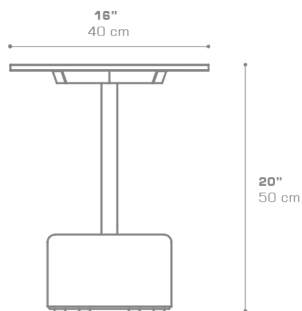

GLYPH Low Table Square 16" / 40 cm (HPL Top | Teak Base)
GLY113

Protective cover available

Suitable for rooftop

Heavier than regular items, suitable for more windy areas

Partially handcrafted, random imperfections are part of the design

Contains recycled parts, random imperfections are part of the design

DIMENSIONS

CONFIGURATIONS

FRAME	: Powder Coated Aluminum Ultra Durable
BASE	: Laminated Teak
TOP	: High Pressure Laminate (HPL)

Protective Cover :
GLY103PC Protective Cover

PACKING DETAILS

VOL	: 4 ft3 0.11 m3
NW	: 20 lb 9 kg
GW	: 26 lb 12 kg
PU	: 1 / Box

DOWNLOAD MATERIALS

[Powder Coating Colors](#)
[Teak](#)
[HPL](#)