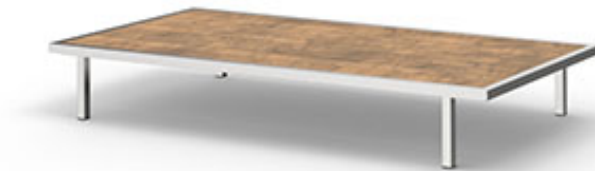

## ALBATROSS 316 Rectangular Coffee Table (Teak) ALB214

Protective cover available

Suitable for marine environment

### DIMENSIONS

LENGTH	:	67"   170 cm
WIDTH	:	33.5"   85 cm
HEIGHT	:	11"   28 cm

### CONFIGURATIONS

FRAME	:	Stainless Steel 316
TOP	:	Premium Teak Smooth Sanded

Protective Cover :  
ALB005PC