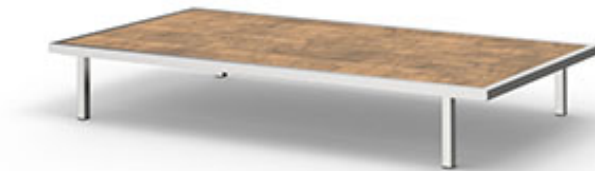

ALBATROSS 316 Rectangular Coffee Table (Teak) ALB214

Protective cover available

Suitable for marine environment

DIMENSIONS

LENGTH	:	67" 170 cm
WIDTH	:	33.5" 85 cm
HEIGHT	:	11" 28 cm

CONFIGURATIONS

FRAME	:	Stainless Steel 316
TOP	:	Premium Teak Smooth Sanded

Protective Cover :
ALB005PC

PACKING DETAILS

VOL	:	17 ft3 0.49 m3
NW	:	60 lb 27 kg
GW	:	82 lb 37 kg
PU	:	1 / Box

DOWNLOAD MATERIALS

[Powder Coating Colors](#)
[Teak](#)