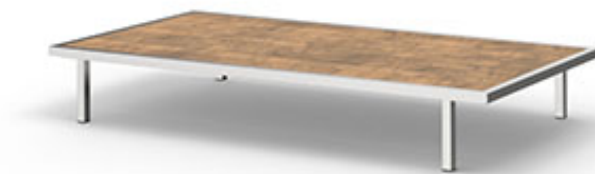

ALBATROSS 316 Rectangular Coffee Table (Teak) ALB214

Protective cover available

Suitable for marine environment

DIMENSIONS

LENGTH	:	67" 170 cm
WIDTH	:	33.5" 85 cm
HEIGHT	:	11" 28 cm

CONFIGURATIONS

FRAME	:	Stainless Steel 316
TOP	:	Premium Teak Smooth Sanded

Protective Cover :
ALB005PC

PACKING DETAILS

VOL	:	17 ft3 0.49 m3
NW	:	60 lb 27 kg
GW	:	82 lb 37 kg
PU	:	1 / Box

DOWNLOAD MATERIALS

[Powder Coating Colors](#)
[Teak](#)