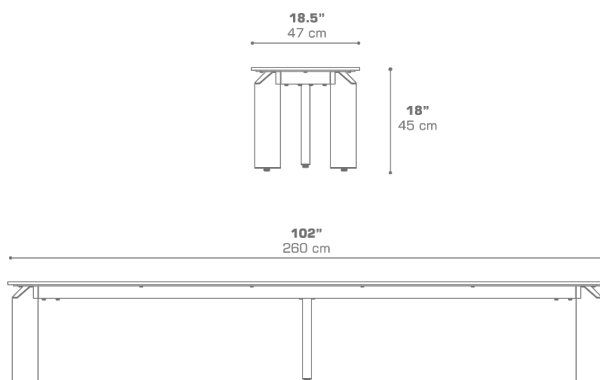

TITAN Bench 102" / 260 cm (Teak)
TIT08TEAK

Protective cover available

DIMENSIONS**CONFIGURATIONS**

FRAME : Powder Coating Aluminum
SEATREST : Recycled Teak Brushed

Protective Cover :
TIT08PC

PACKING DETAILS

VOL : 9 ft³ | 0.26 m³
NW : 154 lb | 70 kg
GW : 176 lb | 80 kg
PU : 2 Boxes

COLOR OPTIONS | DOWNLOAD
[MATERIAL & FINISHES](#)