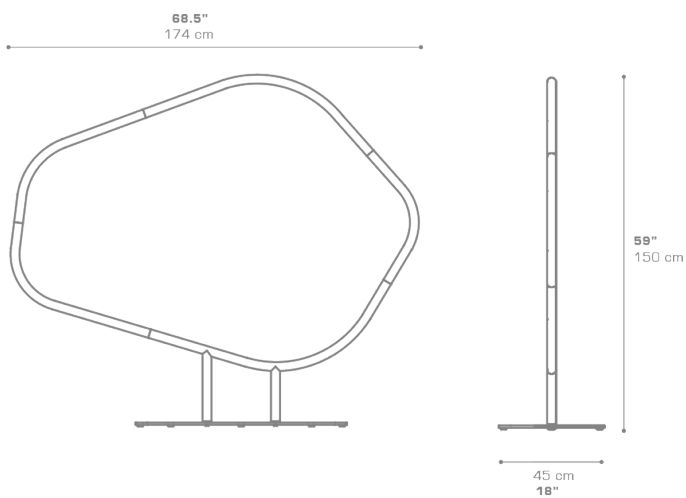

ARO Divider Model B (Sling) ARO4

Protective cover available

Suitable for rooftop

Heavier than regular items, suitable for more windy areas

Assembly

DIMENSIONS

CONFIGURATIONS

FRAME : Powder Coated Aluminum
SLING : Grade K

PACKING DETAILS

NW : 86 lb | 39 kg
GW : 119 lb | 54 kg
VOL : 16.5 ft³ | 0.47 m³
PU : 2 Boxes

DOWNLOAD MATERIALS

[Powder Coating Colors](#)
[Textiles](#)