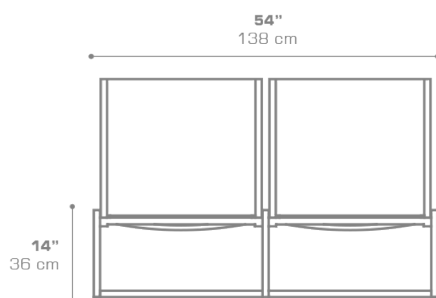

DIMENSIONS

CONFIGURATIONS

FRAME : Powder Coated Aluminum

PADDED SLING : Grade P

Protective Cover :
MZ414PC Protective Cover

PACKING DETAILS

VOL : 41 ft³ | 1.16 m³

NW : 90 lb | 41 kg

GW : 106 lb | 48 kg

PU : 1 / Box

DOWNLOAD MATERIALS

[Powder Coating Colors](#)

[Textiles](#)