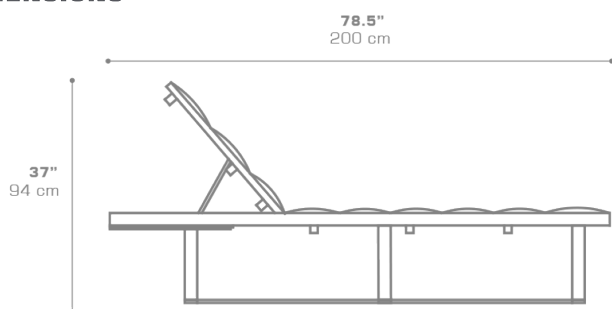

DIMENSIONS

CONFIGURATIONS

FRAME : Powder Coated Aluminum

PADDED SLING : Grade P

Protective Cover :
MZ414PC Protective Cover

PACKING DETAILS

VOL : 41 ft³ | 1.16 m³

NW : 90 lb | 41 kg

GW : 106 lb | 48 kg

PU : 1 / Box

DOWNLOAD MATERIALS

[Powder Coating Colors](#)

[Textiles](#)