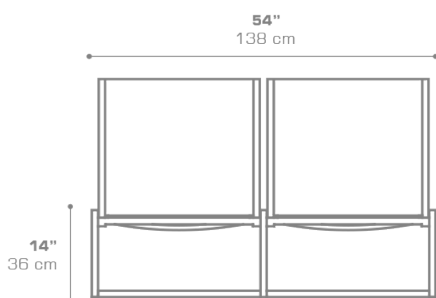

DIMENSIONS

CONFIGURATIONS

FRAME : Powder Coated Aluminum

PADDED SLING : Grade P

Protective Cover :
MZ414PC Protective Cover

PACKING DETAILS

VOL : 41 ft³ | 1.16 m³

NW : 90 lb | 41 kg

GW : 106 lb | 48 kg

PU : 1 / Box

DOWNLOAD MATERIALS

[Powder Coating Colors](#)

[Textiles](#)