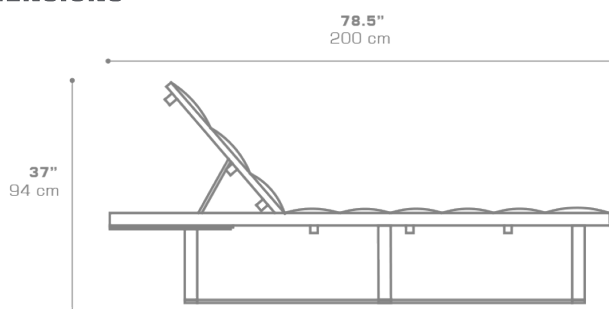

DIMENSIONS

CONFIGURATIONS

FRAME : Powder Coated Aluminum

PADDED SLING : Grade P

Protective Cover :
MZ414PC Protective Cover

PACKING DETAILS

VOL : 41 ft³ | 1.16 m³

NW : 90 lb | 41 kg

GW : 106 lb | 48 kg

PU : 1 / Box

DOWNLOAD MATERIALS

[Powder Coating Colors](#)

[Textiles](#)