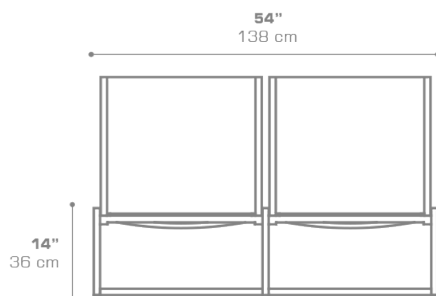

DIMENSIONS

CONFIGURATIONS

FRAME : Powder Coated Aluminum

PADDED SLING : Grade P

Protective Cover :
MZ414PC Protective Cover

PACKING DETAILS

VOL : 41 ft³ | 1.16 m³

NW : 90 lb | 41 kg

GW : 106 lb | 48 kg

PU : 1 / Box

DOWNLOAD MATERIALS

[Powder Coating Colors](#)

[Textiles](#)