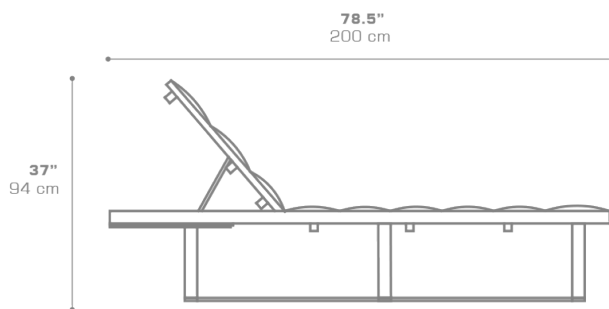

DIMENSIONS

CONFIGURATIONS

FRAME : Powder Coated Aluminum

PADDED SLING : Grade P

Protective Cover :
MZ414PC Protective Cover

PACKING DETAILS

VOL : 41 ft³ | 1.16 m³

NW : 90 lb | 41 kg

GW : 106 lb | 48 kg

PU : 1 / Box

DOWNLOAD MATERIALS

[Powder Coating Colors](#)

[Textiles](#)