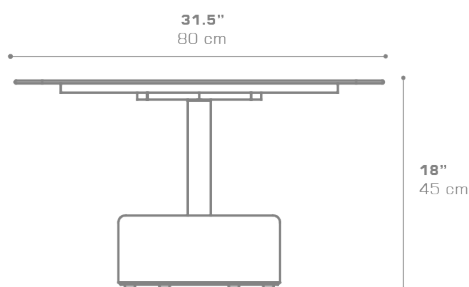

GLYPH Low Table Square 31.5" / 80 cm (Alu Top | Teak Base)

GLY102

Protective cover available

Suitable for rooftop

Heavier than regular items, suitable for more windy areas

Assembly

Partially handcrafted, random imperfections are part of the design

Contains recycled parts, random imperfections are part of the design

DIMENSIONS

CONFIGURATIONS

FRAME & TOP : Powder Coated Aluminum Ultra Durable

BASE : Laminated Teak

Protective Cover :
GLY102PC Protective Cover

PACKING DETAILS

VOL : 5 ft³ | 0.14 m³
 NW : 53 lb | 24 kg
 GW : 71 lb | 32 kg
 PU : 2 Boxes

DOWNLOAD MATERIALS

[Powder Coating Colors](#)

[Teak](#)