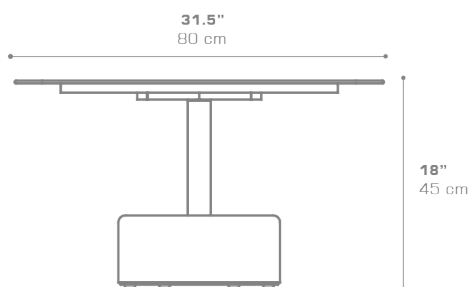

GLYPH Low Table Square 31.5" / 80 cm (Alu Top | Teak Base)
GLY102

Protective cover available

Suitable for rooftop

Heavier than regular items, suitable for more windy areas

Assembly

Partially handcrafted, random imperfections are part of the design

Contains recycled parts, random imperfections are part of the design

DIMENSIONS

CONFIGURATIONS

FRAME & TOP : Powder Coated Aluminum Ultra Durable

BASE : Laminated Teak

Protective Cover :
GLY102PC Protective Cover

PACKING DETAILS

VOL : 5 ft³ | 0.14 m³
NW : 53 lb | 24 kg
GW : 71 lb | 32 kg
PU : 2 Boxes

DOWNLOAD MATERIALS

[Powder Coating Colors](#)

[Teak](#)