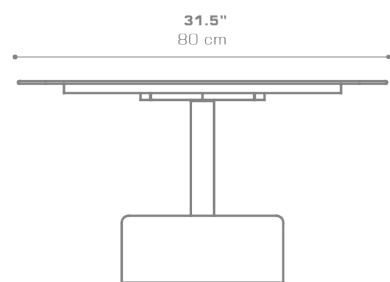

GLYPH Low Table Square 31.5" / 80 cm (Alu Top | Teak Base)
GLY102

Protective cover available

Suitable for rooftop

Heavier than regular items, suitable for more windy areas

Assembly

Partially handcrafted, random imperfections are part of the design

Contains recycled parts, random imperfections are part of the design

DIMENSIONS

CONFIGURATIONS

FRAME & TOP : Powder Coated Aluminum Ultra Durable

BASE : Laminated Teak

Protective Cover :
GLY102PC Protective Cover

PACKING DETAILS

VOL : 5 ft³ | 0.14 m³
NW : 53 lb | 24 kg
GW : 71 lb | 32 kg
PU : 2 Boxes

DOWNLOAD MATERIALS

[Powder Coating Colors](#)

[Teak](#)