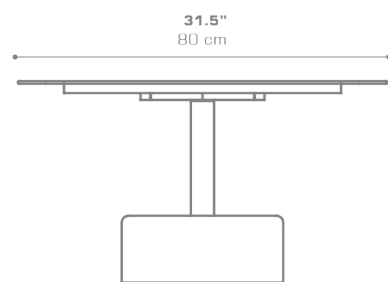

GLYPH Low Table Square 31.5" / 80 cm (Alu Top | Teak Base)

GLY102

Protective cover available

Suitable for rooftop

Heavier than regular items, suitable for more windy areas

Assembly

Partially handcrafted, random imperfections are part of the design

Contains recycled parts, random imperfections are part of the design

DIMENSIONS

CONFIGURATIONS

FRAME & TOP : Powder Coated Aluminum Ultra Durable

BASE : Laminated Teak

Protective Cover :
GLY102PC Protective Cover

PACKING DETAILS

VOL : 5 ft³ | 0.14 m³
 NW : 53 lb | 24 kg
 GW : 71 lb | 32 kg
 PU : 2 Boxes

DOWNLOAD MATERIALS

[Powder Coating Colors](#)

[Teak](#)