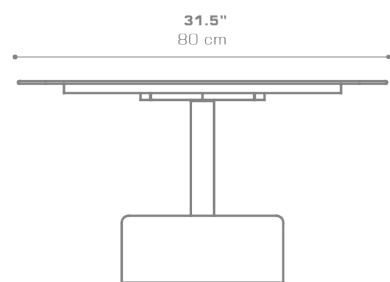

**GLYPH Low Table Square 31.5" / 80 cm (Alu Top | Teak Base)**  
GLY102

Protective cover available

Suitable for rooftop

Heavier than regular items, suitable for more windy areas

Assembly

Partially handcrafted, random imperfections are part of the design

Contains recycled parts, random imperfections are part of the design

**DIMENSIONS****CONFIGURATIONS**

FRAME &amp; TOP : Powder Coated Aluminum Ultra Durable

BASE : Laminated Teak

Protective Cover :  
GLY102PC Protective Cover**PACKING DETAILS**VOL : 5 ft<sup>3</sup> | 0.14 m<sup>3</sup>