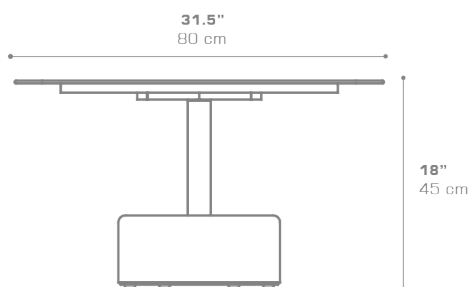

**GLYPH Low Table Square 31.5" / 80 cm (Alu Top | Teak Base)**  
GLY102

Protective cover available

Suitable for rooftop

Heavier than regular items, suitable for more windy areas

Assembly

Partially handcrafted, random imperfections are part of the design

Contains recycled parts, random imperfections are part of the design

**DIMENSIONS****CONFIGURATIONS**

FRAME &amp; TOP : Powder Coated Aluminum Ultra Durable

BASE : Laminated Teak

Protective Cover :  
GLY102PC Protective Cover**PACKING DETAILS**VOL : 5 ft<sup>3</sup> | 0.14 m<sup>3</sup>

NW : 53 lb | 24 kg

GW : 71 lb | 32 kg

PU : 2 Boxes

**DOWNLOAD MATERIALS**[Powder Coating Colors](#)[Teak](#)