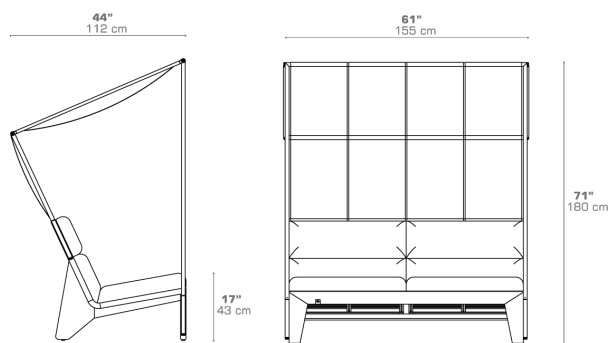

LABUAN 2-Seater with Shade (Textile)

LBN110

Protective cover available

DIMENSIONS

CONFIGURATIONS

| | |
|-----------------|---|
| FRAME | : Premium Teak Whitewash |
| METAL PARTS | : Premium Powder Coated Stainless Steel- Ultra Durable |
| SHADE | : Grade A water-repellent |
| SEAT CUSHION | : Grade A B C D E |
| HEAD CUSHION | : Grade A B C D E |

Protective Cover :
LBN010PC

PACKING DETAILS

| | |
|-----|--|
| VOL | : 123.5 ft ³ 3.5 m ³ |
| NW | : 110.5 lb 50 kg |
| GW | : 157 lb 71 kg |
| PU | : 1 / Box |
| COM | : 6.0 Ly |

DOWNLOAD MATERIALS

[Powder Coating Colors](#)
[Teak](#)
[Textiles](#)