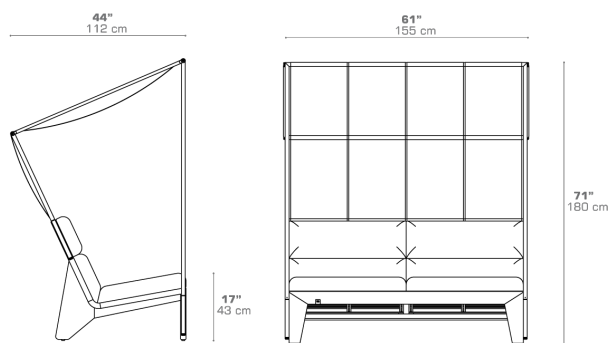

LABUAN 2-Seater with Shade (Textile)

LBN110

Protective cover available

DIMENSIONS

CONFIGURATIONS

FRAME	: Premium Teak Whitewash
METAL PARTS	: Premium Powder Coated Stainless Steel- Ultra Durable
SHADE	: Grade A water-repellent
SEAT CUSHION	: Grade A B C D E
HEAD CUSHION	: Grade A B C D E

Protective Cover :
LBN010PC

PACKING DETAILS

VOL	: 123.5 ft ³ 3.5 m ³
NW	: 110.5 lb 50 kg
GW	: 157 lb 71 kg
PU	: 1 / Box
COM	: 6.0 Ly

DOWNLOAD MATERIALS

[Powder Coating Colors](#)
[Teak](#)
[Textiles](#)