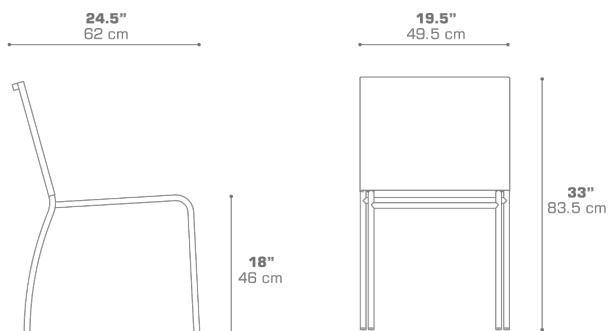

**NATUN Side Chair**  
MG2600

Protective cover available

Stackable

**DIMENSIONS**

**CONFIGURATIONS**

FRAME : Powder Coating Stainless Steel

SLING : Grade K | P | Q | U

Protective Cover :  
MG2600PC for 4 Chairs

**PACKING DETAILS**

VOL : 3.5 ft<sup>3</sup> | 0.1 m<sup>3</sup>

NW : 9 lb | 4 kg

GW : 13 lb | 6 kg

PU : 4 / Box

**DOWNLOAD MATERIALS**

[Powder Coating Colors](#)

[Textiles](#)