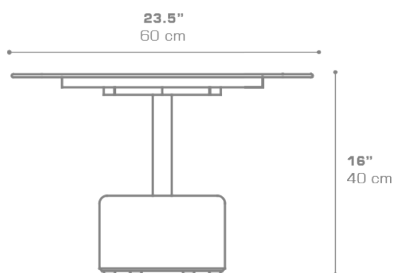

GLYPH Low Table Square 23.5" / 60 cm (Alu Top | Stone Base)
GLY121

Protective cover available

Suitable for rooftop

Heavier than regular items, suitable for more windy areas

Assembly

DIMENSIONS

CONFIGURATIONS

FRAME & TOP : Powder Coated Aluminum Ultra Durable

BASE : Stone

Protective Cover :
GLY101PC Protective Cover

PACKING DETAILS

VOL : 5 ft³ | 0.14 m³

NW : 55 lb | 25 kg

GW : 75 lb | 34 kg

PU : 2 Boxes