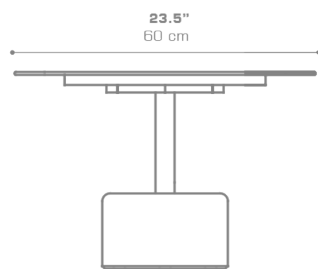

GLYPH Low Table Square 23.5" / 60 cm (Alu Top | Stone Base)
GLY121

Protective cover available

Suitable for rooftop

Heavier than regular items, suitable for more windy areas

Assembly

DIMENSIONS

CONFIGURATIONS

FRAME & TOP : Powder Coated Aluminum Ultra Durable

BASE : Stone

Protective Cover :
GLY101PC Protective Cover

PACKING DETAILS

VOL : 5 ft³ | 0.14 m³

NW : 55 lb | 25 kg

GW : 75 lb | 34 kg

PU : 2 Boxes