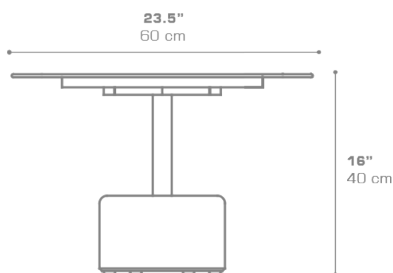

GLYPH Low Table Square 23.5" / 60 cm (Alu Top | Stone Base)
GLY121

Protective cover available

Suitable for rooftop

Heavier than regular items, suitable for more windy areas

Assembly

DIMENSIONS

CONFIGURATIONS

FRAME & TOP : Powder Coated Aluminum Ultra Durable

BASE : Stone

Protective Cover :
GLY101PC Protective Cover

PACKING DETAILS

VOL : 5 ft³ | 0.14 m³

NW : 55 lb | 25 kg

GW : 75 lb | 34 kg

PU : 2 Boxes