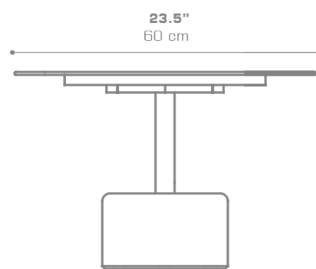

GLYPH Low Table Square 23.5" / 60 cm (Alu Top | Stone Base)
GLY121

Protective cover available

Suitable for rooftop

Heavier than regular items, suitable for more windy areas

Assembly

DIMENSIONS

CONFIGURATIONS

FRAME & TOP : Powder Coated Aluminum Ultra Durable

BASE : Stone

Protective Cover :
GLY101PC Protective Cover

PACKING DETAILS

VOL : 5 ft³ | 0.14 m³

NW : 55 lb | 25 kg

GW : 75 lb | 34 kg

PU : 2 Boxes