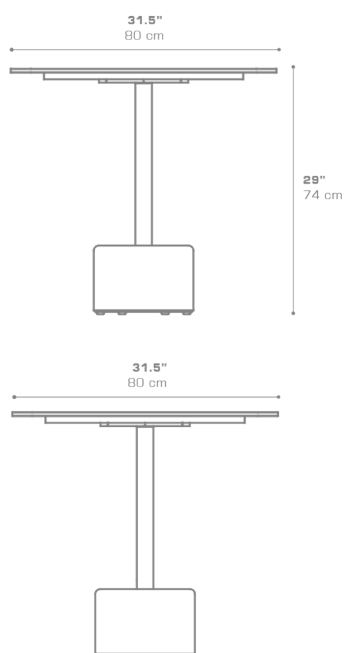

## GLYPH Bistro Table Square 31.5" / 80 cm (HPL Top | Stone Base)

GLY137

Protective cover available

Suitable for rooftop

Heavier than regular items, suitable for more windy areas

Assembly

### DIMENSIONS

### PACKING DETAILS

VOL	: 10 ft <sup>3</sup>   0.28 m <sup>3</sup>
NW	: 101 lb   46 kg
GW	: 125 lb   57 kg
PU	: 2 boxes