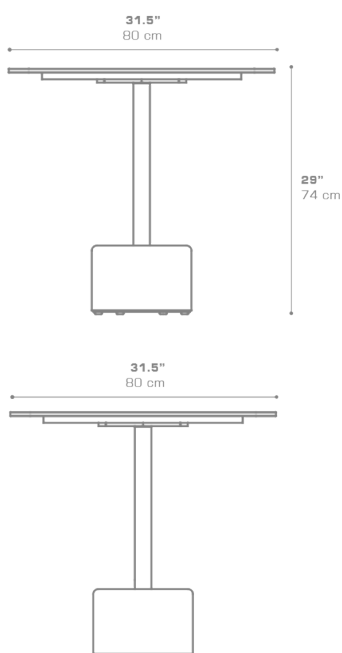

**GLYPH Bistro Table Square 31.5" / 80 cm (HPL Top  
| Stone Base)**  
GLY137

Protective cover available

Suitable for rooftop

Heavier than regular items, suitable for more windy areas

Assembly

**DIMENSIONS**

**CONFIGURATIONS**

FRAME	: Powder Coated Aluminum Ultra Durable
BASE	: Stone
TOP	: High Pressure Laminate (HPL)

Protective Cover :  
GLY102PC Top table only  
GLYPC-8 Table + 3 Chairs

**PACKING DETAILS**

VOL	: 10 ft3   0.28 m3
NW	: 101 lb   46 kg
GW	: 125 lb   57 kg
PU	: 2 boxes

**DOWNLOAD MATERIALS**

[Powder Coating Colors](#)  
[HPL](#)

**ADDITIONAL INFORMATION**

3