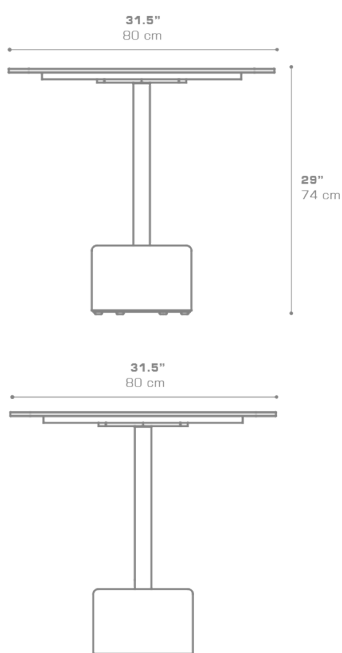

**GLYPH Bistro Table Square 31.5" / 80 cm (HPL Top  
| Stone Base)**  
GLY137

Protective cover available

Suitable for rooftop

Heavier than regular items, suitable for more windy areas

Assembly

**DIMENSIONS****CONFIGURATIONS**

FRAME	: Powder Coated Aluminum Ultra Durable
BASE	: Stone
TOP	: High Pressure Laminate (HPL)

Protective Cover :  
GLY102PC Top table only  
GLYPC-8 Table + 3 Chairs

**PACKING DETAILS**

VOL	: 10 ft <sup>3</sup>   0.28 m <sup>3</sup>
NW	: 101 lb   46 kg
GW	: 125 lb   57 kg
PU	: 2 boxes