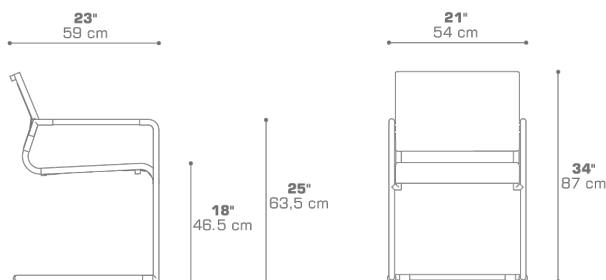

NATUN Cantilever (Teak Armrest)

MG2629

Protective cover available

DIMENSIONS

CONFIGURATIONS

- FRAME : Powder Coating Stainless Steel
SLING : Grade K | P | Q | U
ARMREST : Premium Teak Smooth Sanded

Protective Cover :
MG2629PC

PACKING DETAILS

- VOL : 12 ft³ | 0.35 m³
NW : 17.5 lb | 8 kg
GW : 26.5 lb | 12 kg
PU : 1 / Box

DOWNLOAD MATERIALS

[Powder Coating Colors](#)
[Teak](#)
[Textiles](#)