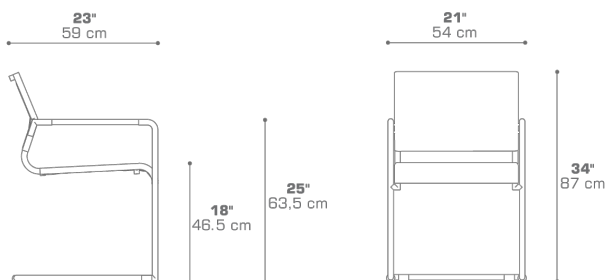

NATUN Cantilever (Teak Armrest)
MG2629

Protective cover available

DIMENSIONS**CONFIGURATIONS**

FRAME : Powder Coating Stainless Steel
SLING : Grade K | P | Q | U
ARMREST : Premium Teak Smooth Sanded

Protective Cover :
MG2629PC

PACKING DETAILS

VOL : 12 ft³ | 0.35 m³
NW : 17.5 lb | 8 kg
GW : 26.5 lb | 12 kg
PU : 1 / Box

DOWNLOAD MATERIALS

[Powder Coating Colors](#)
[Teak](#)
[Textiles](#)