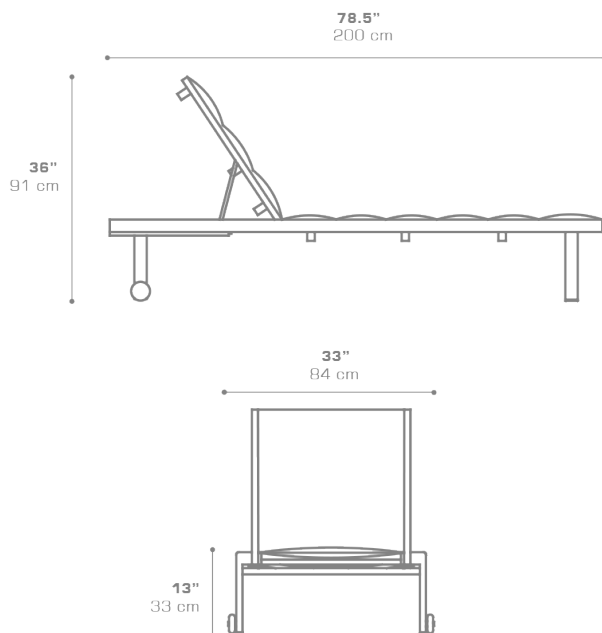

ALLUX Stackable Lounger with Wheels (Padded Sling)
MZ174PS

Protective cover available

Suitable for rooftop

Stackable

Heavier than regular items, suitable for more windy areas

DIMENSIONS

CONFIGURATIONS

FRAME : Powder Coated Aluminum

PADDED SLING : Grade P

Protective Cover :
MZ174PC Protective Cover for 2 pcs

PACKING DETAILS

VOL : 15 ft³ | 0.42 m³

NW : 35 lb | 16 kg

GW : 57 lb | 26 kg

PU : 2 / Box

DOWNLOAD MATERIALS