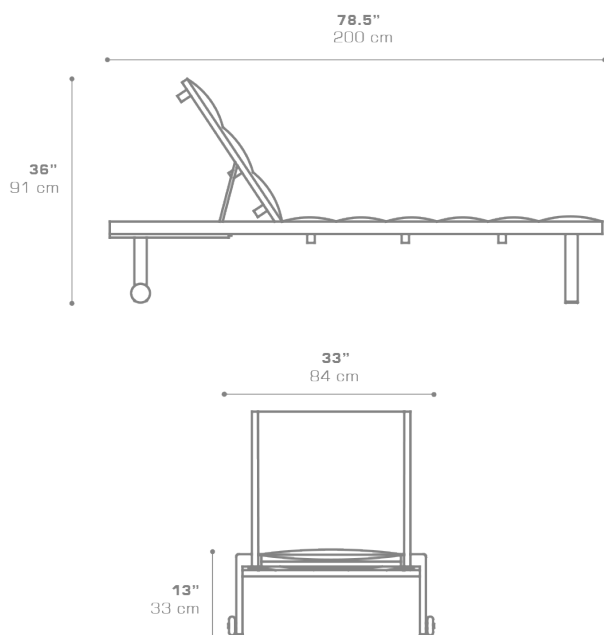

DIMENSIONS

CONFIGURATIONS

FRAME : Powder Coated Aluminum

PADDED SLING : Grade P

Protective Cover :
MZ174PC Protective Cover for 2 pcs

PACKING DETAILS

VOL : 15 ft³ | 0.42 m³

NW : 35 lb | 16 kg

GW : 57 lb | 26 kg

PU : 2 / Box

DOWNLOAD MATERIALS

[Powder Coating Colors](#)

[Textiles](#)