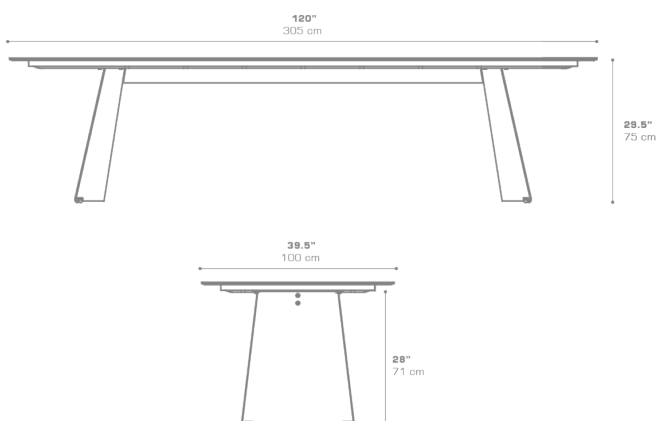

**PRADO Dining Table 120" / 305 cm**  
PRD005

Protective cover available

ADA compliant / wheelchair accessible

Suitable for rooftop

Heavier than regular items, suitable for more windy areas

Assembly

**DIMENSIONS**

**CONFIGURATIONS**

LEGS : Powder Coated Galvanized Steel  
TOP : HPL

Protective Cover :  
PRD005PC Top table only  
PRDPC-01 Table + 10 Dining Chairs

**PACKING DETAILS**

VOL : 65 ft<sup>3</sup> | 1.83 m<sup>3</sup>  
NW : 267 lb | 121 kg  
GW : 437 lb | 198 kg  
PU : 1 crate + 1 box