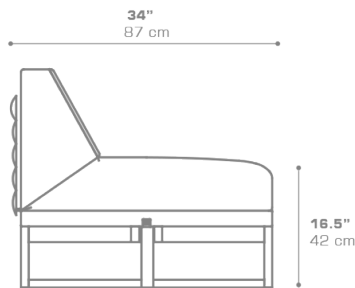

Contains recycled parts, random imperfections are part of the design

DIMENSIONS

CONFIGURATIONS

FRAME	: Powder Coated Aluminum
SHELL	: Braiding
CUSHION	: Grade A B C D E
TOP	: Recycled Teak

PACKING DETAILS

VOL	: 42 ft ³ 1.20 m ³
NW	: 75 lb 34 kg
GW	: 106 lb 48 kg
PU	: 1 / box
COM	: 5.5 ly

DOWNLOAD MATERIALS

[Powder Coating Colors](#)

[Teak](#)

[Textiles](#)

[Braiding](#)