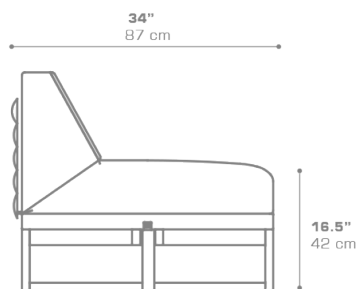

Partially handcrafted, random imperfections are part of the design

DIMENSIONS

CONFIGURATIONS

FRAME	: Powder Coated Aluminum
SHELL	: Braiding
CUSHION	: Grade A B C D E
TOP	: Recycled Teak

PACKING DETAILS

VOL	: 42 ft ³ 1.20 m ³
NW	: 75 lb 34 kg
GW	: 106 lb 48 kg
PU	: 1 / box
COM	: 5.5 ly