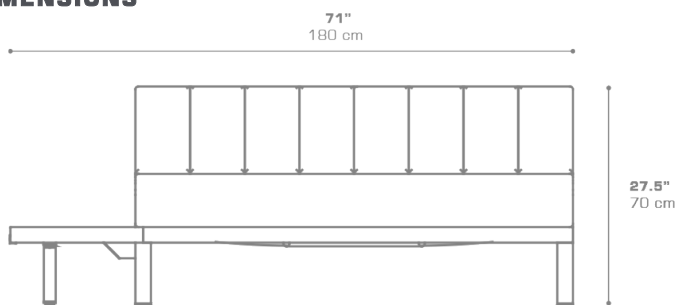

MUNIA NAYA Right Hand Modular System (Teak)

MUN319

Protective cover available

Suitable for rooftop

Heavier than regular items, suitable for more windy areas

Contains recycled parts, random imperfections are part of the design

Partially handcrafted, random imperfections are part of the design

DIMENSIONS

CONFIGURATIONS

FRAME	: Powder Coated Aluminum
SHELL	: Braiding
CUSHION	: Grade A B C D E
TOP	: Recycled Teak

PACKING DETAILS

VOL	: 42 ft ³ 1.20 m ³
NW	: 75 lb 34 kg
GW	: 106 lb 48 kg
PU	: 1 / box
COM	: 5.5 ly