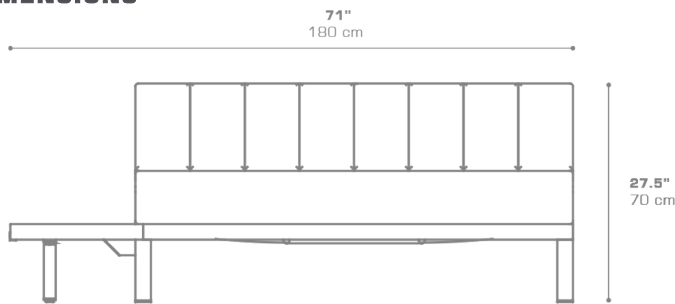

MUNIA NAYA Right Hand Modular System (Teak)
MUN319

Protective cover available

Suitable for rooftop

Heavier than regular items, suitable for more windy areas

Partially handcrafted, random imperfections are part of the design

Contains recycled parts, random imperfections are part of the design

DIMENSIONS

CONFIGURATIONS

FRAME	: Powder Coated Aluminum
SHELL	: Braiding
CUSHION	: Grade A B C D E
TOP	: Recycled Teak

PACKING DETAILS

VOL	: 42 ft ³ 1.20 m ³
NW	: 75 lb 34 kg
GW	: 106 lb 48 kg
PU	: 1 / box
COM	: 5.5 ly

DOWNLOAD MATERIALS

[Powder Coating Colors](#)

[Teak](#)

[Textiles](#)

[Braiding](#)