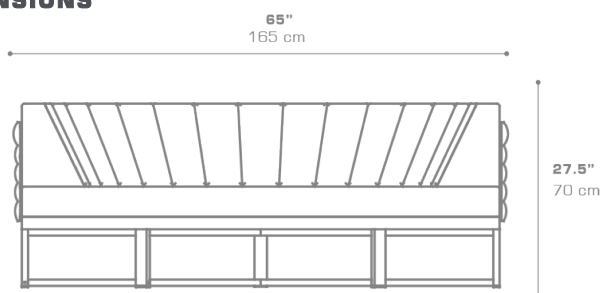

MUNIA NAYA Island 60" / 152 cm
MUN126

Protective cover available

Suitable for rooftop

Heavier than regular items, suitable for more windy areas

Partially handcrafted, random imperfections are part of the design

DIMENSIONS

CONFIGURATIONS

FRAME : Powder Coated Aluminum
SHELL : Braiding
CUSHION : Grade A | B | C | D | E

Protective Cover :
MUN026PC

PACKING DETAILS

VOL : 102 ft³ | 2.88 m³
NW : 117 lb | 53 kg
GW : 370 lb | 168 kg
PU : Crate
COM : 9.5 ly