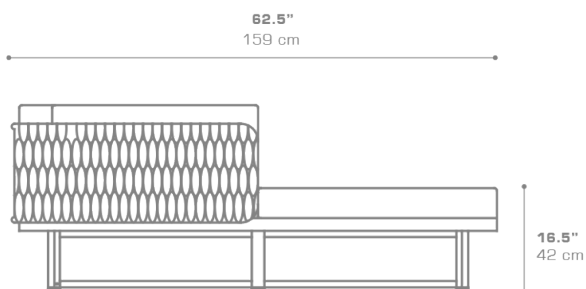

MUNIA NAYA Island 60" / 152 cm
MUN126

Protective cover available

Suitable for rooftop

Heavier than regular items, suitable for more windy areas

Partially handcrafted, random imperfections are part of the design

DIMENSIONS

CONFIGURATIONS

FRAME : Powder Coated Aluminum
SHELL : Braiding
CUSHION : Grade A | B | C | D | E

Protective Cover :
MUN026PC

PACKING DETAILS

VOL : 102 ft³ | 2.88 m³
NW : 117 lb | 53 kg
GW : 370 lb | 168 kg
PU : Crate
COM : 9.5 ly