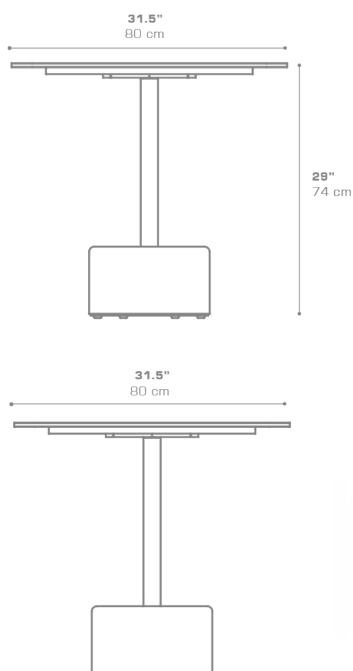

**GLYPH Bistro Table Square 31.5" / 80 cm (HPL Top
| Teak Base)**
GLY117

Protective cover available

Suitable for rooftop

Heavier than regular items, suitable for more windy areas

Assembly

Partially handcrafted, random imperfections are part of the design

Contains recycled parts, random imperfections are part of the design

DIMENSIONS

CONFIGURATIONS

FRAME	: Powder Coated Aluminum Ultra Durable
BASE	: Laminated Teak
TOP	: High Pressure Laminate (HPL)

Protective Cover :
GLY102PC Top table only
GLYPC-8 Table + 3 Chairs

PACKING DETAILS

VOL	: 6 ft3 0.18 m3
NW	: 62 lb 28 kg
GW	: 82 lb 37 kg
PU	: 2 Boxes

DOWNLOAD MATERIALS

[Powder Coating Colors](#)
[Teak](#)
[HPL](#)

ADDITIONAL INFORMATION

3