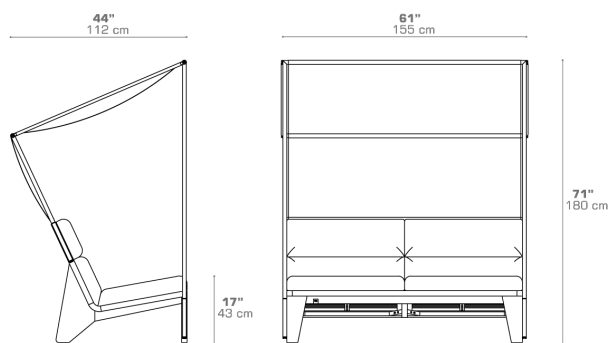

LABUAN 2-Seater with Shade (Sling)

LBN010

Protective cover available

DIMENSIONS

CONFIGURATIONS

FRAME	: Premium Teak Whitewash
METAL PARTS	: Premium Powder Coated Stainless Steel - Ultra Durable
SHADE	: GRADE K
SEAT CUSHION	: Grade A B C D E
HEAD CUSHION	: Grade A B C D E

Protective Cover :
LBN010PC

PACKING DETAILS

VOL	: 123.5 ft ³ 3.5 m ³
NW	: 110.5 lb 50 kg
GW	: 157 lb 71 kg
PU	: 1 / Box
COM	: 6.0 Ly

DOWNLOAD MATERIALS

[Powder Coating Colors](#)
[Teak](#)
[Textiles](#)