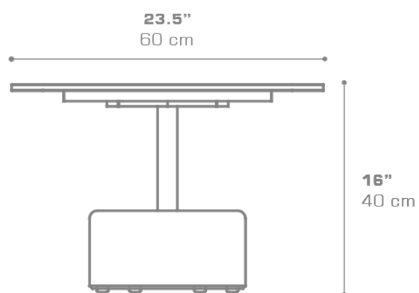

GLYPH Low Table Square 23.5" / 60 cm (HPL Top | Teak Base)

GLY111

Protective cover available

Suitable for rooftop

Heavier than regular items, suitable for more windy areas

Assembly

Partially handcrafted, random imperfections are part of the design

Contains recycled parts, random imperfections are part of the design

DIMENSIONS

CONFIGURATIONS

FRAME	: Powder Coated Aluminum Ultra Durable
BASE	: Laminated Teak
TOP	: High Pressure Laminate (HPL)

Protective Cover :
GLY101PC Protective Cover

PACKING DETAILS

VOL	: 3 ft ³ 0.09 m ³
NW	: 35 lb 16 kg
GW	: 51 lb 23 kg
PU	: 2 Boxes

DOWNLOAD MATERIALS

[Powder Coating Colors](#)

[Teak](#)

[HPL](#)