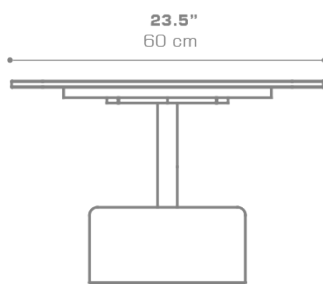

GLYPH Low Table Square 23.5" / 60 cm (HPL Top | Teak Base)

GLY111

Protective cover available

Suitable for rooftop

Heavier than regular items, suitable for more windy areas

Assembly

Partially handcrafted, random imperfections are part of the design

Contains recycled parts, random imperfections are part of the design

DIMENSIONS

CONFIGURATIONS

FRAME	: Powder Coated Aluminum Ultra Durable
BASE	: Laminated Teak
TOP	: High Pressure Laminate (HPL)

Protective Cover :
GLY101PC Protective Cover

PACKING DETAILS

VOL	: 3 ft ³ 0.09 m ³
NW	: 35 lb 16 kg
GW	: 51 lb 23 kg
PU	: 2 Boxes

DOWNLOAD MATERIALS

[Powder Coating Colors](#)

[Teak](#)

[HPL](#)